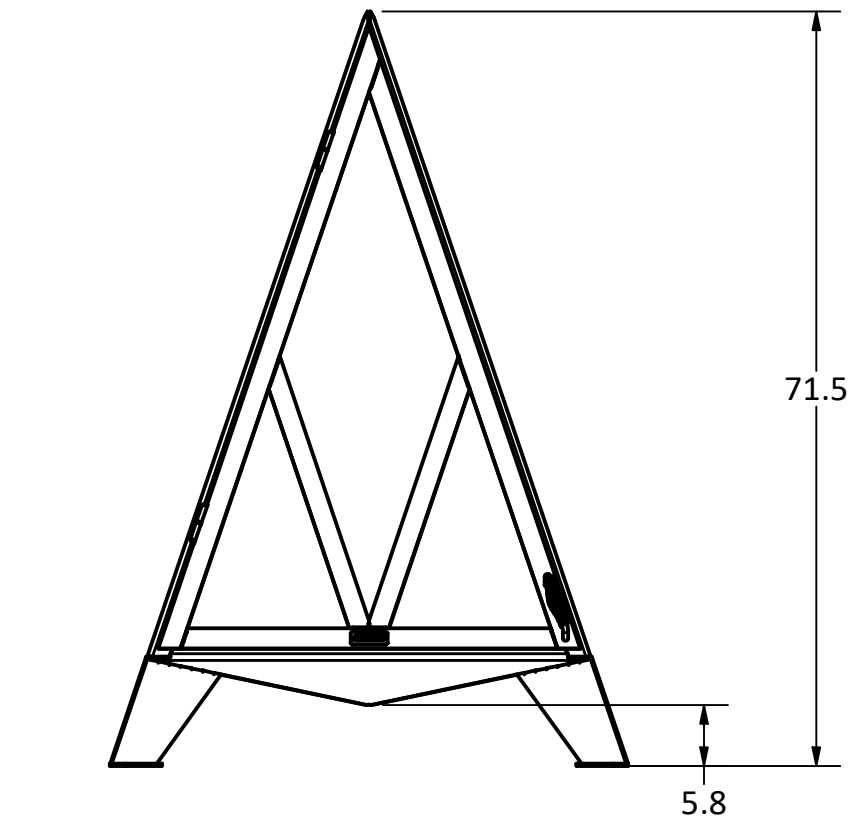

**IRON EMBERS**

PRODUCT	3' Pyramid Outdoor Fireplace	SKU	AA-0029
Actual dimensions may vary, information on this drawing is for reference only			www.ironembers.com

  
**IRON EMBERS**

PRODUCT	4' Pyramid Outdoor Fireplace	SKU	AA-0030
Actual dimensions may vary, information on this drawing is for reference only			<a href="http://www.ironembers.com">www.ironembers.com</a>

FULL SIDE DOOR

STAINLESS STEEL SPARKSCREEN

PRODUCT	5' Pyramid Outdoor Fireplace	SKU	AA-0031
Actual dimensions may vary, information on this drawing is for reference only			www.ironembers.com

PRODUCT	6' Pyramid Outdoor Fireplace	SKU	AA-0032
Actual dimensions may vary, information on this drawing is for reference only			<a href="http://www.ironembers.com">www.ironembers.com</a>