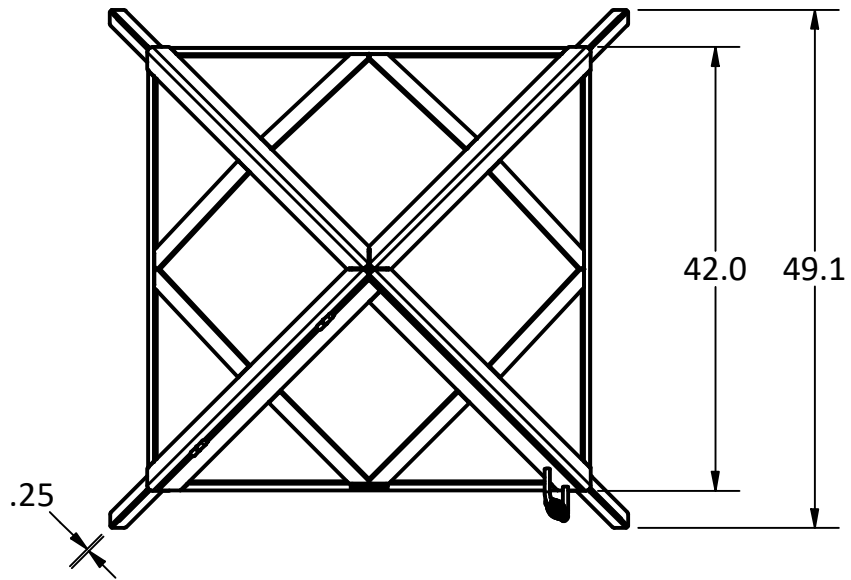

**IRON EMBERS**

PRODUCT	3' Pyramid Outdoor Fireplace	SKU	AA-0029
Actual dimensions may vary, information on this drawing is for reference only			www.ironembers.com

  
**IRON EMBERS**

PRODUCT	4' Pyramid Outdoor Fireplace	SKU	AA-0030
Actual dimensions may vary, information on this drawing is for reference only			<a href="http://www.ironembers.com">www.ironembers.com</a>

FULL SIDE DOOR

STAINLESS STEEL SPARKSCREEN

PRODUCT	5' Pyramid Outdoor Fireplace	SKU	AA-0031
Actual dimensions may vary, information on this drawing is for reference only			www.ironembers.com

PRODUCT	6' Pyramid Outdoor Fireplace	SKU	AA-0032
Actual dimensions may vary, information on this drawing is for reference only			<a href="http://www.ironembers.com">www.ironembers.com</a>