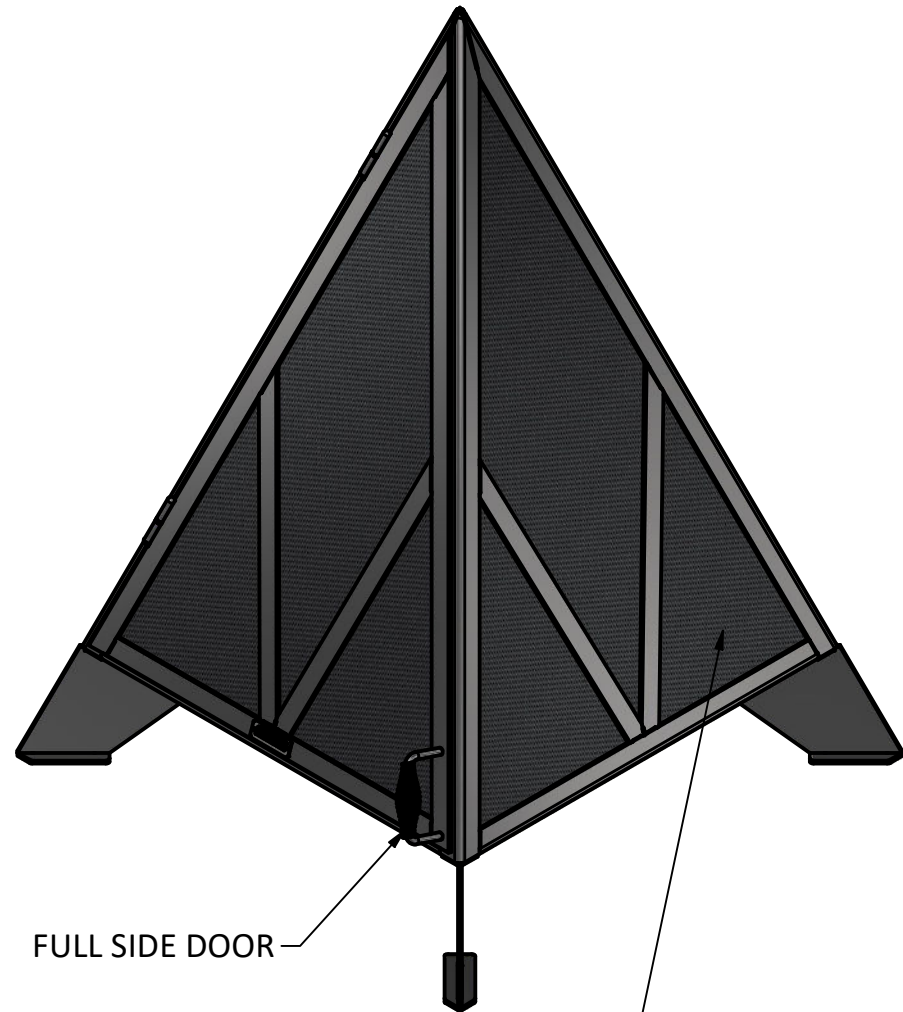

**IRON EMBERS**

PRODUCT	3' Pyramid Outdoor Fireplace	SKU	AA-0029
Actual dimensions may vary, information on this drawing is for reference only			www.ironembers.com

  
**IRON EMBERS**

PRODUCT	4' Pyramid Outdoor Fireplace	SKU	AA-0030
Actual dimensions may vary, information on this drawing is for reference only			<a href="http://www.ironembers.com">www.ironembers.com</a>

FULL SIDE DOOR

STAINLESS STEEL SPARKSCREEN

PRODUCT	5' Pyramid Outdoor Fireplace	SKU	AA-0031
Actual dimensions may vary, information on this drawing is for reference only			www.ironembers.com

PRODUCT	6' Pyramid Outdoor Fireplace	SKU	AA-0032
Actual dimensions may vary, information on this drawing is for reference only			<a href="http://www.ironembers.com">www.ironembers.com</a>