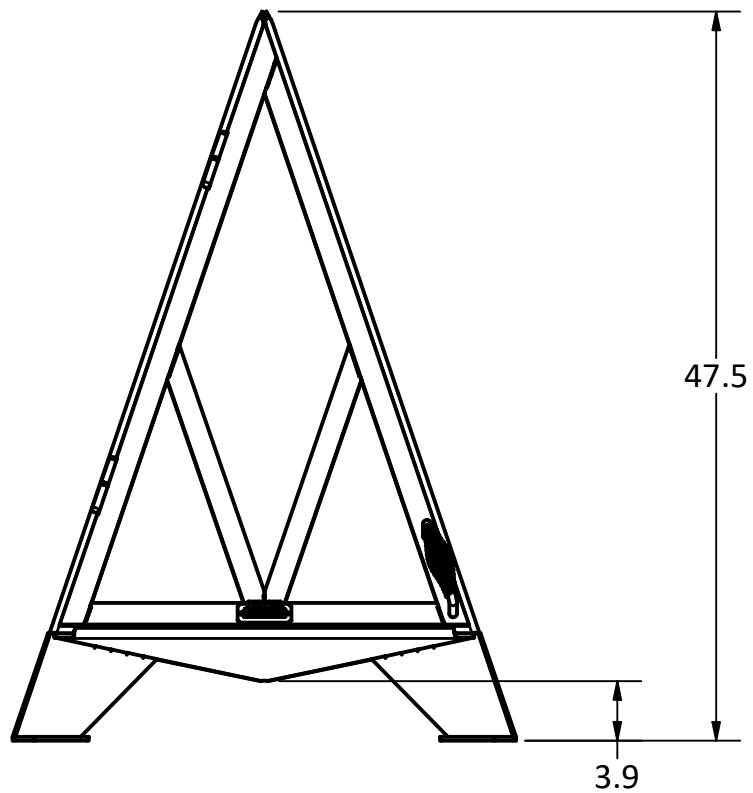

**IRON EMBERS**

PRODUCT	3' Pyramid Outdoor Fireplace	SKU	AA-0029
Actual dimensions may vary, information on this drawing is for reference only			www.ironembers.com

  
**IRON EMBERS**

PRODUCT	4' Pyramid Outdoor Fireplace	SKU	AA-0030
Actual dimensions may vary, information on this drawing is for reference only			<a href="http://www.ironembers.com">www.ironembers.com</a>

FULL SIDE DOOR

STAINLESS STEEL SPARKSCREEN

PRODUCT	5' Pyramid Outdoor Fireplace	SKU	AA-0031
Actual dimensions may vary, information on this drawing is for reference only			www.ironembers.com

PRODUCT	6' Pyramid Outdoor Fireplace	SKU	AA-0032
Actual dimensions may vary, information on this drawing is for reference only			<a href="http://www.ironembers.com">www.ironembers.com</a>