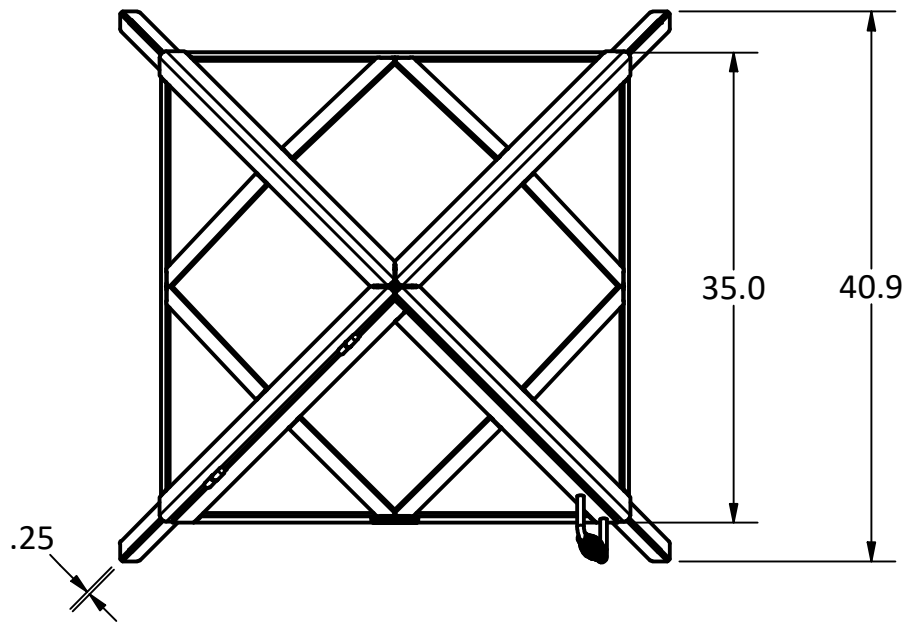

**IRON EMBERS**

PRODUCT	3' Pyramid Outdoor Fireplace	SKU	AA-0029
Actual dimensions may vary, information on this drawing is for reference only			www.ironembers.com

  
**IRON EMBERS**

PRODUCT	4' Pyramid Outdoor Fireplace	SKU	AA-0030
Actual dimensions may vary, information on this drawing is for reference only			<a href="http://www.ironembers.com">www.ironembers.com</a>

FULL SIDE DOOR

STAINLESS STEEL SPARKSCREEN

PRODUCT	5' Pyramid Outdoor Fireplace	SKU	AA-0031
Actual dimensions may vary, information on this drawing is for reference only			www.ironembers.com

PRODUCT	6' Pyramid Outdoor Fireplace	SKU	AA-0032
Actual dimensions may vary, information on this drawing is for reference only			<a href="http://www.ironembers.com">www.ironembers.com</a>