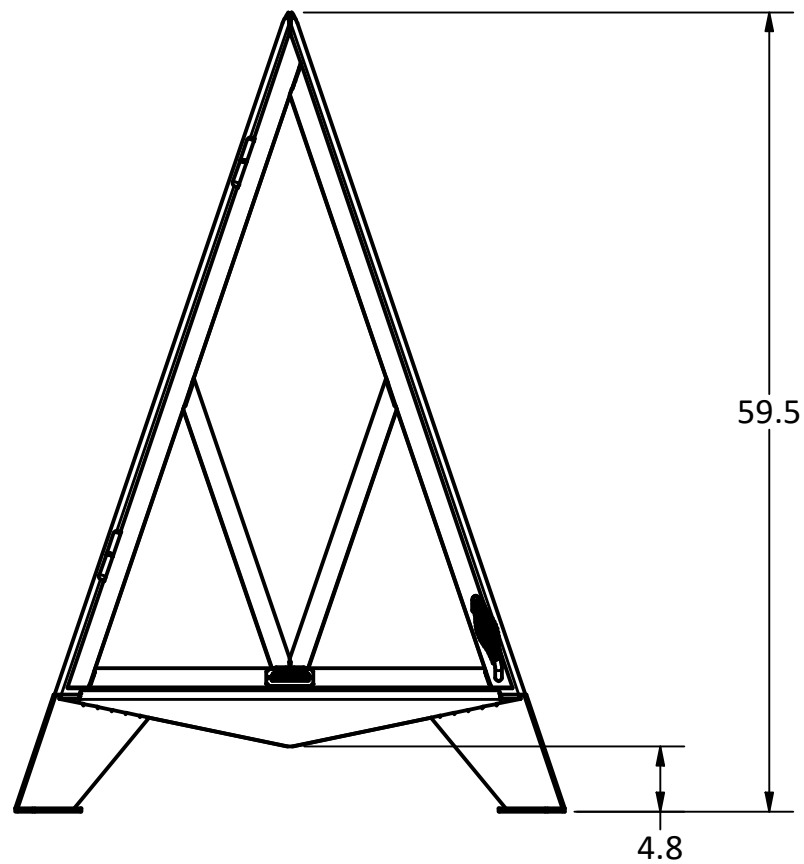

**IRON EMBERS**

PRODUCT	3' Pyramid Outdoor Fireplace	SKU	AA-0029
Actual dimensions may vary, information on this drawing is for reference only			www.ironembers.com

  
**IRON EMBERS**

PRODUCT	4' Pyramid Outdoor Fireplace	SKU	AA-0030
Actual dimensions may vary, information on this drawing is for reference only			<a href="http://www.ironembers.com">www.ironembers.com</a>

FULL SIDE DOOR

STAINLESS STEEL SPARKSCREEN

PRODUCT	5' Pyramid Outdoor Fireplace	SKU	AA-0031
Actual dimensions may vary, information on this drawing is for reference only			www.ironembers.com

PRODUCT	6' Pyramid Outdoor Fireplace	SKU	AA-0032
Actual dimensions may vary, information on this drawing is for reference only			<a href="http://www.ironembers.com">www.ironembers.com</a>