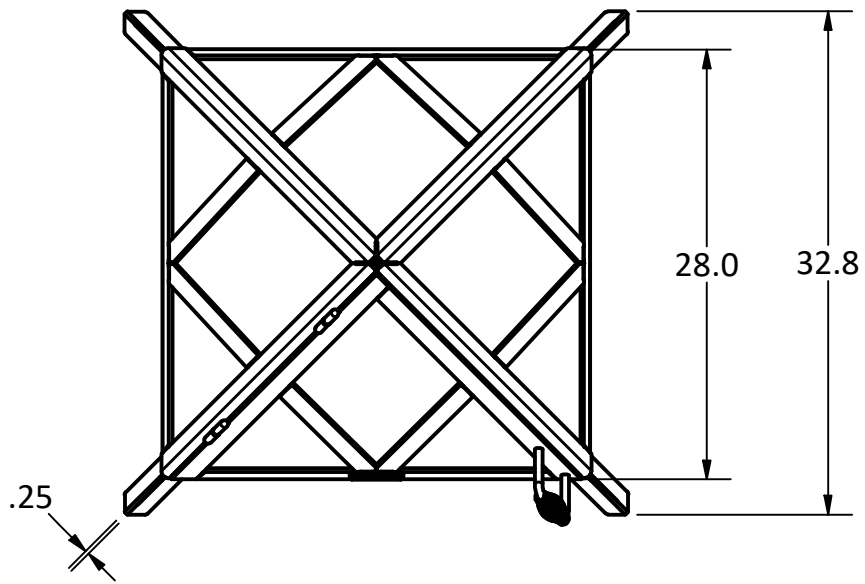

**IRON EMBERS**

PRODUCT	3' Pyramid Outdoor Fireplace	SKU	AA-0029
Actual dimensions may vary, information on this drawing is for reference only			www.ironembers.com

  
**IRON EMBERS**

PRODUCT	4' Pyramid Outdoor Fireplace	SKU	AA-0030
Actual dimensions may vary, information on this drawing is for reference only			<a href="http://www.ironembers.com">www.ironembers.com</a>

FULL SIDE DOOR

STAINLESS STEEL SPARKSCREEN

PRODUCT	5' Pyramid Outdoor Fireplace	SKU	AA-0031
Actual dimensions may vary, information on this drawing is for reference only			www.ironembers.com

PRODUCT	6' Pyramid Outdoor Fireplace	SKU	AA-0032
Actual dimensions may vary, information on this drawing is for reference only			<a href="http://www.ironembers.com">www.ironembers.com</a>