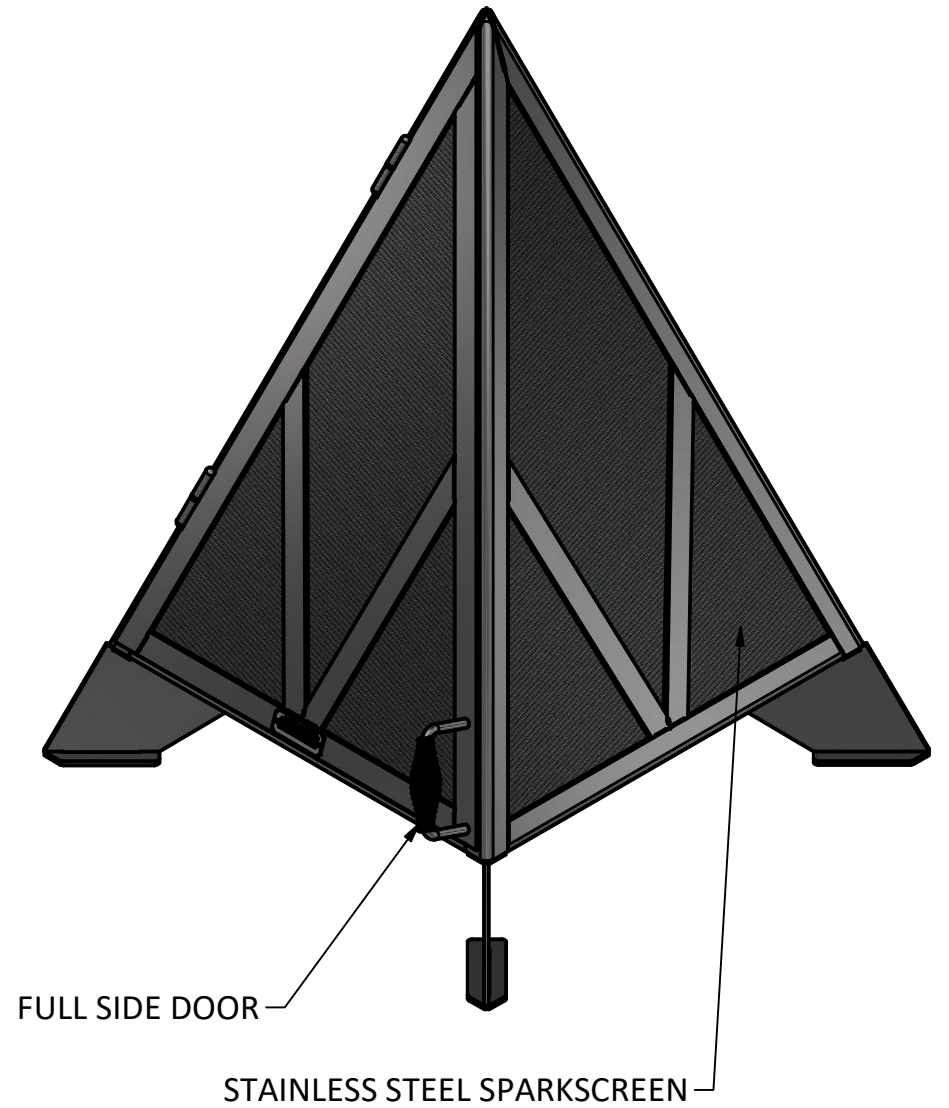

**IRON EMBERS**

PRODUCT	3' Pyramid Outdoor Fireplace	SKU	AA-0029
Actual dimensions may vary, information on this drawing is for reference only			www.ironembers.com

  
**IRON EMBERS**

PRODUCT	4' Pyramid Outdoor Fireplace	SKU	AA-0030
Actual dimensions may vary, information on this drawing is for reference only			<a href="http://www.ironembers.com">www.ironembers.com</a>

FULL SIDE DOOR

STAINLESS STEEL SPARKSCREEN

PRODUCT	5' Pyramid Outdoor Fireplace	SKU	AA-0031
Actual dimensions may vary, information on this drawing is for reference only			www.ironembers.com

PRODUCT	6' Pyramid Outdoor Fireplace	SKU	AA-0032
Actual dimensions may vary, information on this drawing is for reference only			<a href="http://www.ironembers.com">www.ironembers.com</a>