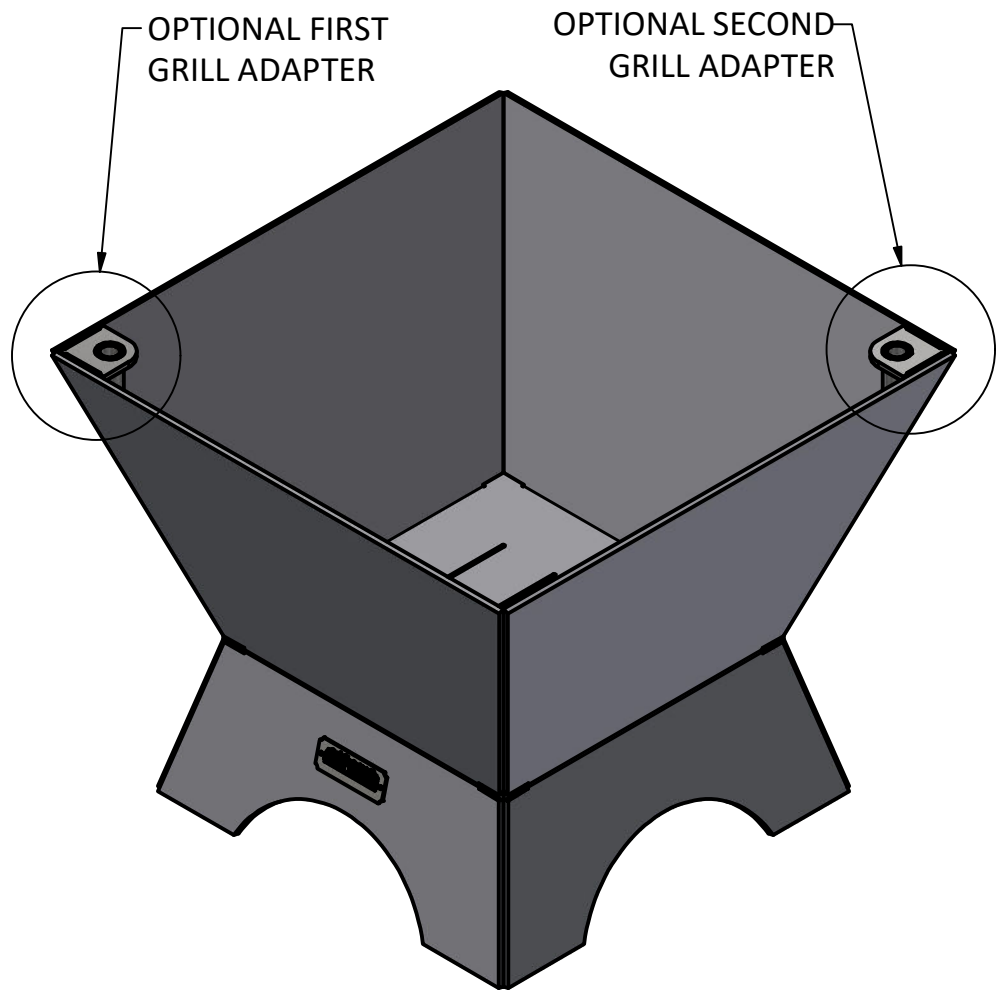

PRODUCT	18" Modern Cube	SKU	AA-0009
Actual dimensions may vary, information on this drawing is for reference only			www.ironembers.com

PRODUCT	24" Modern Cube	SKU	AA-0011
Actual dimensions may vary, information on this drawing is for reference only			www.ironembers.com

PRODUCT	30" Modern Cube	SKU	AA-0013
Actual dimensions may vary, information on this drawing is for reference only			www.ironembers.com

PRODUCT	36" Modern Cube	SKU	AA-0015
Actual dimensions may vary, information on this drawing is for reference only			www.ironembers.com