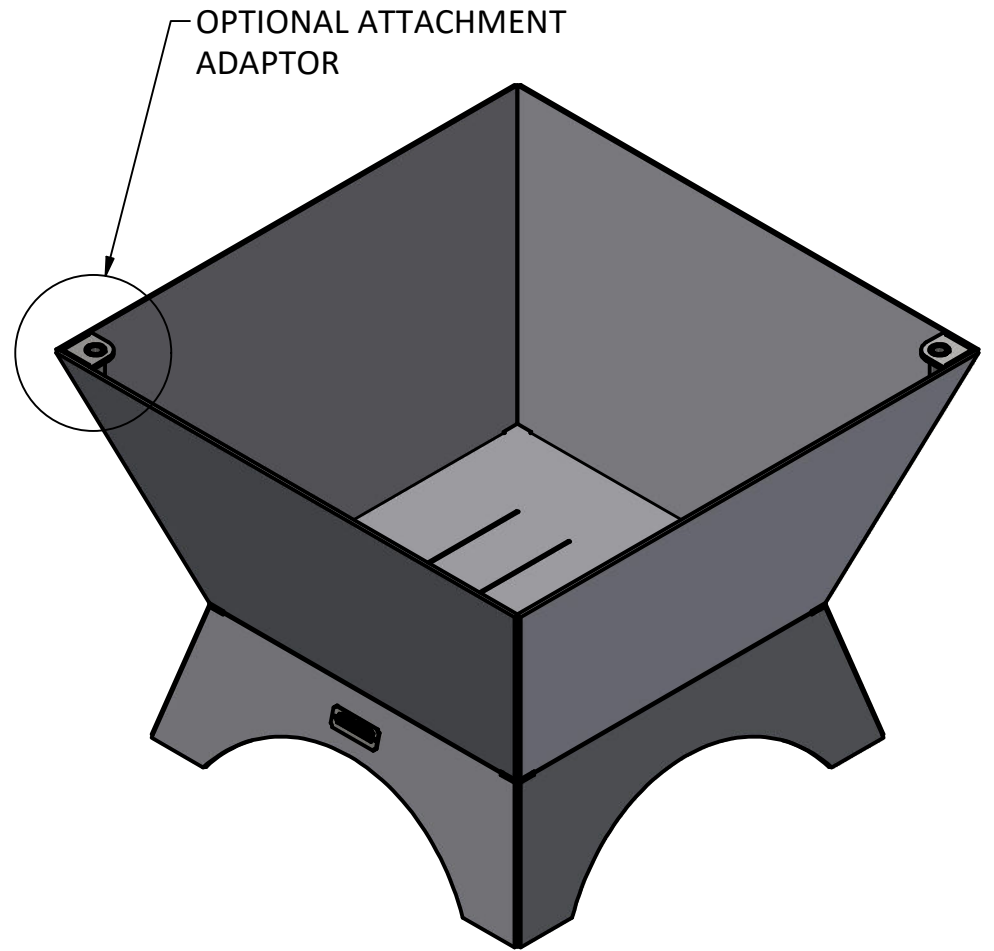

PRODUCT	18" Modern Cube	SKU	AA-0009
Actual dimensions may vary, information on this drawing is for reference only			www.ironembers.com

PRODUCT	24" Modern Cube	SKU	AA-0011
Actual dimensions may vary, information on this drawing is for reference only			www.ironembers.com

PRODUCT	30" Modern Cube	SKU	AA-0013
Actual dimensions may vary, information on this drawing is for reference only			www.ironembers.com

PRODUCT	36" Modern Cube	SKU	AA-0015
Actual dimensions may vary, information on this drawing is for reference only			www.ironembers.com