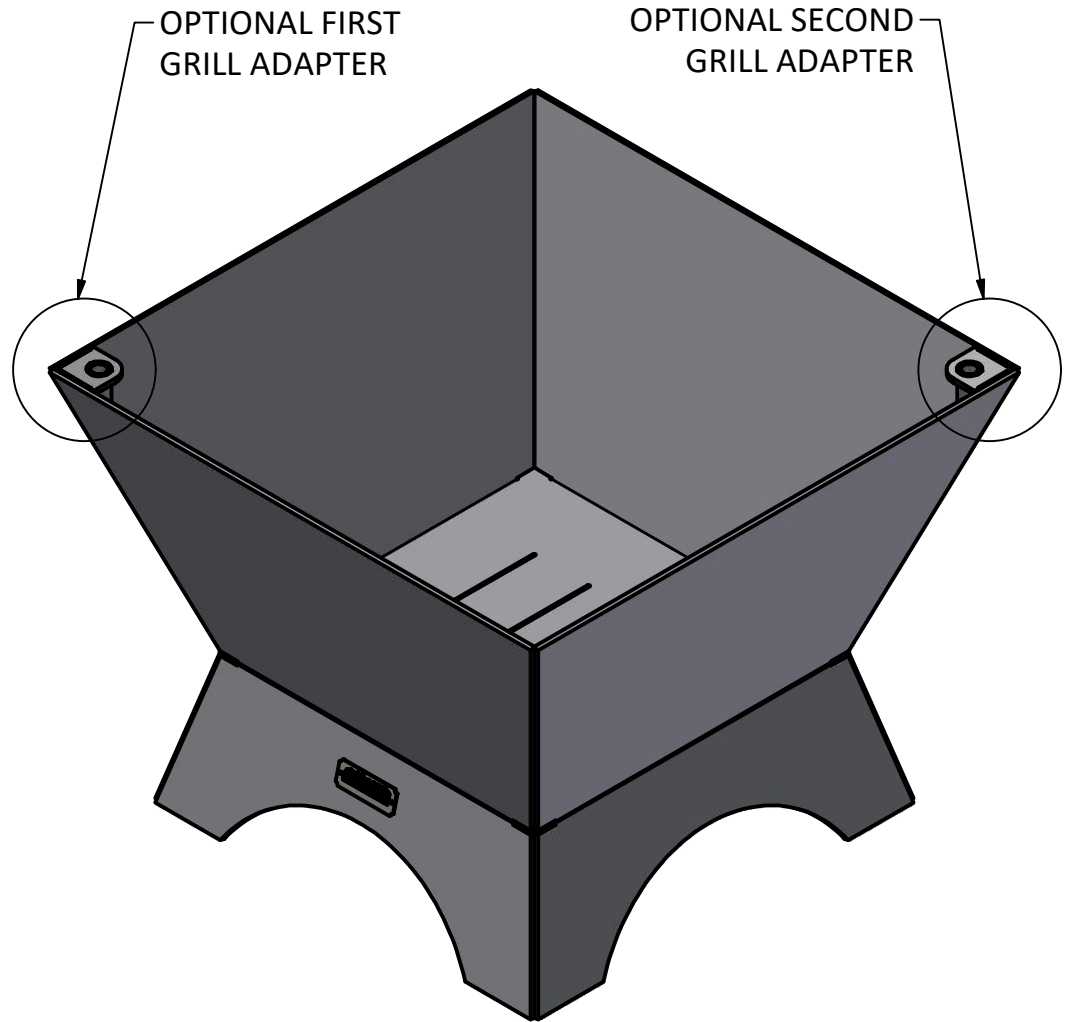

PRODUCT	18" Modern Cube	SKU	AA-0009
Actual dimensions may vary, information on this drawing is for reference only			www.ironembers.com

PRODUCT	24" Modern Cube	SKU	AA-0011
Actual dimensions may vary, information on this drawing is for reference only			www.ironembers.com

PRODUCT	30" Modern Cube	SKU	AA-0013
Actual dimensions may vary, information on this drawing is for reference only			www.ironembers.com

PRODUCT	36" Modern Cube	SKU	AA-0015
Actual dimensions may vary, information on this drawing is for reference only			www.ironembers.com