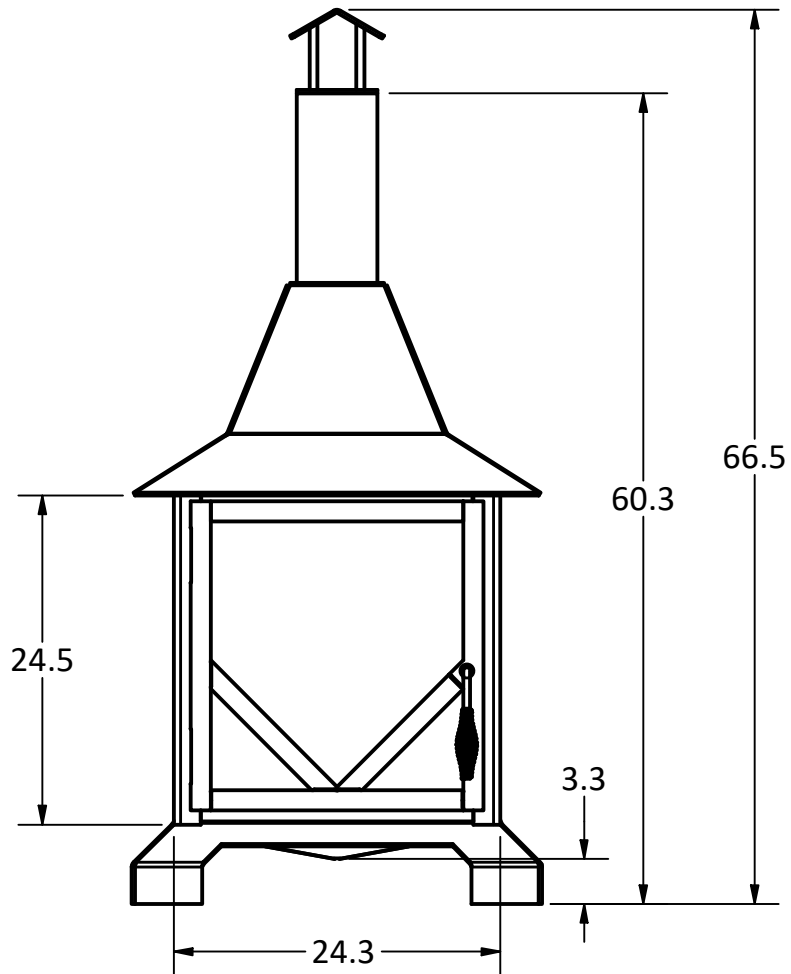

PRODUCT	4' Chiminea Outdoor Fireplace	SKU	AA-0033
<small>Actual dimensions may vary, information on this drawing is for reference only</small>			<small>www.ironembers.com</small>

OPTIONAL CHIMNEY CAP

FULL PANEL DOOR WITH 1/4 TURN HANDLE

STAINLESS SPARK SCREEN

PRODUCT	5' Chiminea Outdoor Fireplace	SKU	AA-0034
<small>Actual dimensions may vary, information on this drawing is for reference only</small>			www.ironembers.com

PRODUCT	6' Chiminea Outdoor Fireplace	SKU	AA-0035
Actual dimensions may vary, information on this drawing is for reference only			www.ironembers.com

IRON EMBERS

<small>PRODUCT</small>	7' Chiminea Outdoor Fireplace	<small>SKU</small>	AA-0036
<small>Actual dimensions may vary, information on this drawing is for reference only</small>		<small>www.ironembers.com</small>	