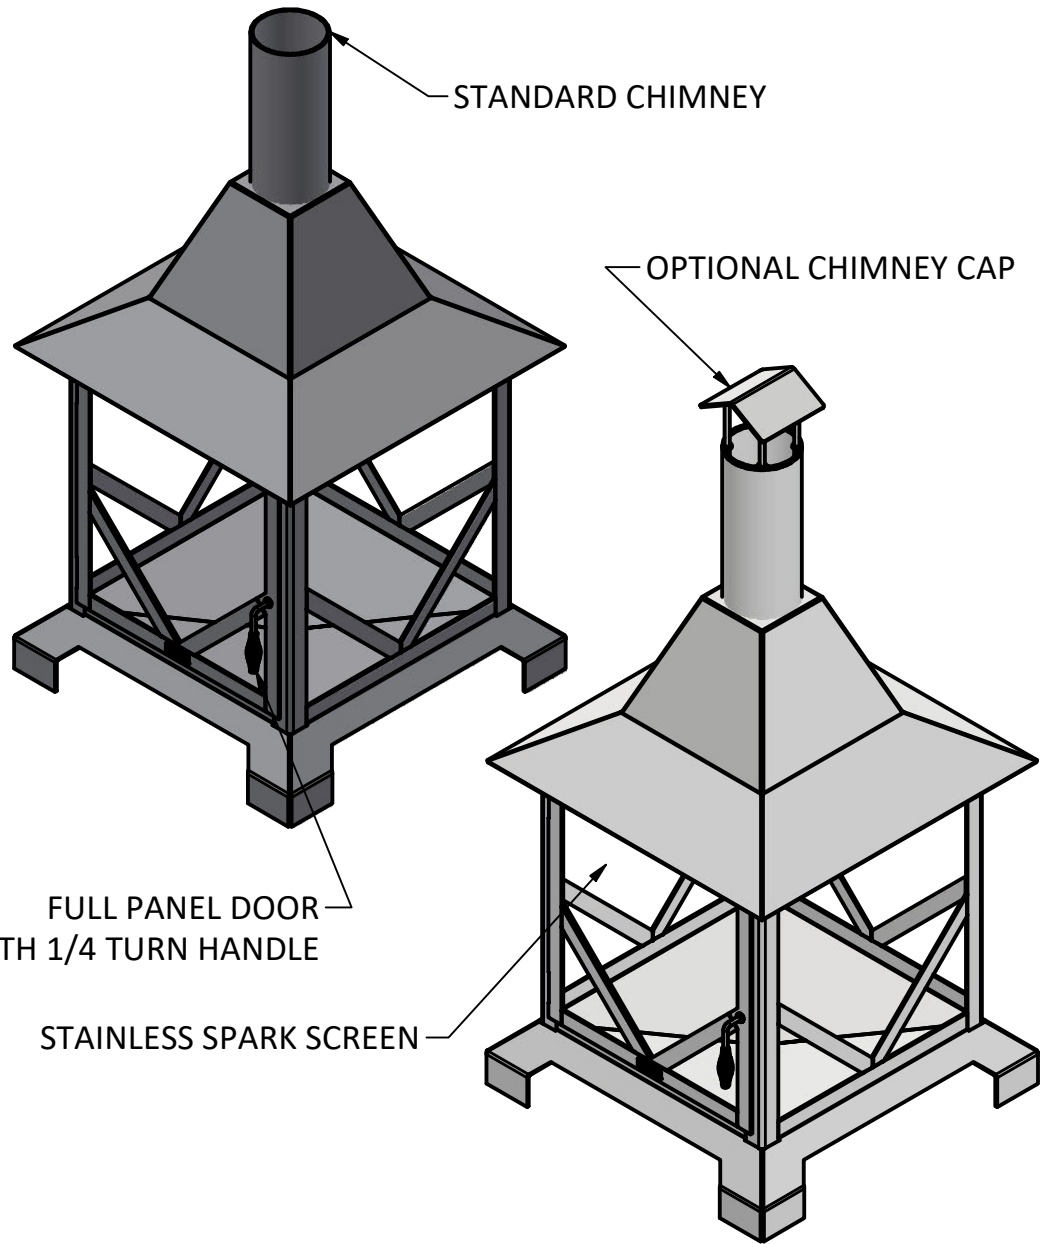

PRODUCT	4' Chiminea Outdoor Fireplace	SKU	AA-0033
<small>Actual dimensions may vary, information on this drawing is for reference only</small>			<small>www.ironembers.com</small>

OPTIONAL CHIMNEY CAP

FULL PANEL DOOR WITH 1/4 TURN HANDLE

STAINLESS SPARK SCREEN

PRODUCT	5' Chiminea Outdoor Fireplace	SKU	AA-0034
<small>Actual dimensions may vary, information on this drawing is for reference only</small>			www.ironembers.com

PRODUCT	6' Chiminea Outdoor Fireplace	SKU	AA-0035
Actual dimensions may vary, information on this drawing is for reference only			www.ironembers.com

IRON EMBERS

<small>PRODUCT</small>	7' Chiminea Outdoor Fireplace	<small>SKU</small>	AA-0036
<small>Actual dimensions may vary, information on this drawing is for reference only</small>		<small>www.ironembers.com</small>	