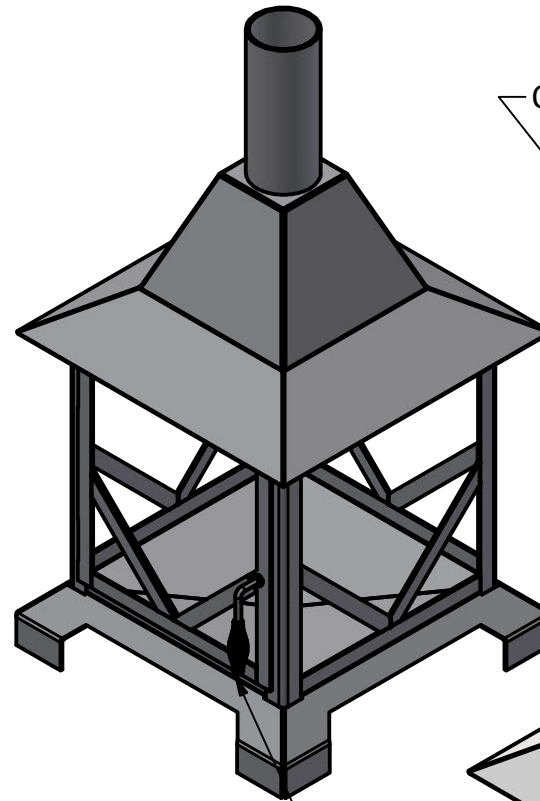

PRODUCT	4' Chiminea Outdoor Fireplace	SKU	AA-0033
<small>Actual dimensions may vary, information on this drawing is for reference only</small>			<small>www.ironembers.com</small>

OPTIONAL CHIMNEY CAP

FULL PANEL DOOR WITH 1/4 TURN HANDLE

STAINLESS SPARK SCREEN

PRODUCT	5' Chiminea Outdoor Fireplace	SKU	AA-0034
<small>Actual dimensions may vary, information on this drawing is for reference only</small>			www.ironembers.com

PRODUCT	6' Chiminea Outdoor Fireplace	SKU	AA-0035
Actual dimensions may vary, information on this drawing is for reference only			www.ironembers.com

IRON EMBERS

<small>PRODUCT</small>	7' Chiminea Outdoor Fireplace	<small>SKU</small>	AA-0036
<small>Actual dimensions may vary, information on this drawing is for reference only</small>		<small>www.ironembers.com</small>	