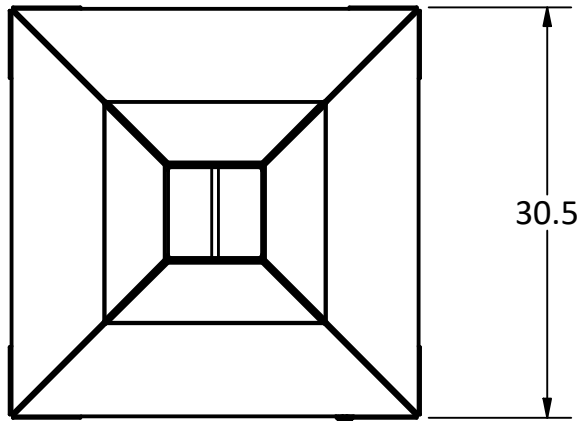

PRODUCT	4' Chiminea Outdoor Fireplace	SKU	AA-0033
<small>Actual dimensions may vary, information on this drawing is for reference only</small>			<small>www.ironembers.com</small>

OPTIONAL CHIMNEY CAP

FULL PANEL DOOR WITH 1/4 TURN HANDLE

STAINLESS SPARK SCREEN

PRODUCT	5' Chiminea Outdoor Fireplace	SKU	AA-0034
<small>Actual dimensions may vary, information on this drawing is for reference only</small>			www.ironembers.com

PRODUCT	6' Chiminea Outdoor Fireplace	SKU	AA-0035
Actual dimensions may vary, information on this drawing is for reference only			www.ironembers.com