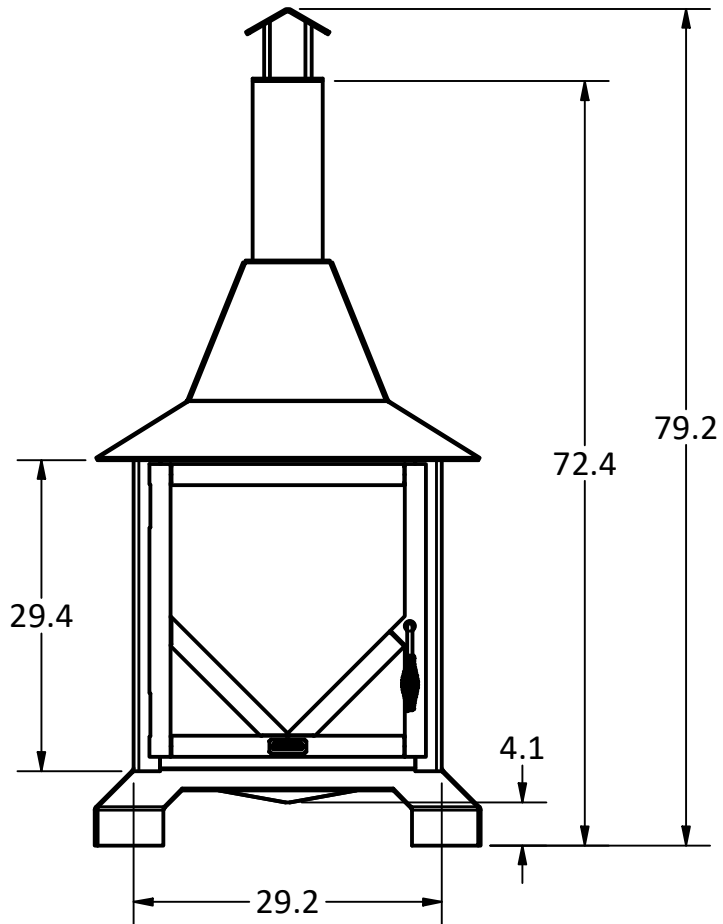

PRODUCT	4' Chiminea Outdoor Fireplace	SKU	AA-0033
<small>Actual dimensions may vary, information on this drawing is for reference only</small>			<small>www.ironembers.com</small>

OPTIONAL CHIMNEY CAP

FULL PANEL DOOR WITH 1/4 TURN HANDLE

STAINLESS SPARK SCREEN

PRODUCT	5' Chiminea Outdoor Fireplace	SKU	AA-0034
<small>Actual dimensions may vary, information on this drawing is for reference only</small>			www.ironembers.com

PRODUCT	6' Chiminea Outdoor Fireplace	SKU	AA-0035
Actual dimensions may vary, information on this drawing is for reference only			www.ironembers.com

IRON EMBERS

<small>PRODUCT</small>	7' Chiminea Outdoor Fireplace	<small>SKU</small>	AA-0036
<small>Actual dimensions may vary, information on this drawing is for reference only</small>		<small>www.ironembers.com</small>	