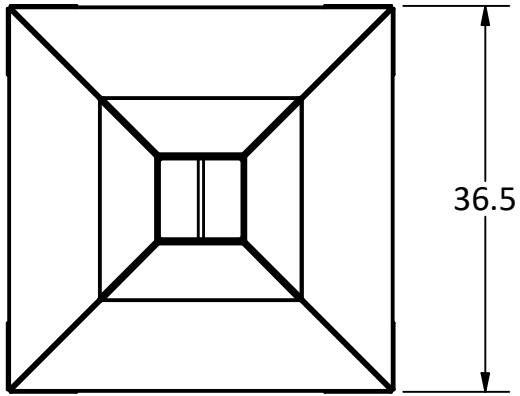

PRODUCT	4' Chiminea Outdoor Fireplace	SKU	AA-0033
<small>Actual dimensions may vary, information on this drawing is for reference only</small>			<small>www.ironembers.com</small>

OPTIONAL CHIMNEY CAP

FULL PANEL DOOR WITH 1/4 TURN HANDLE

STAINLESS SPARK SCREEN

PRODUCT	5' Chiminea Outdoor Fireplace	SKU	AA-0034
<small>Actual dimensions may vary, information on this drawing is for reference only</small>			www.ironembers.com

PRODUCT	6' Chiminea Outdoor Fireplace	SKU	AA-0035
Actual dimensions may vary, information on this drawing is for reference only			www.ironembers.com