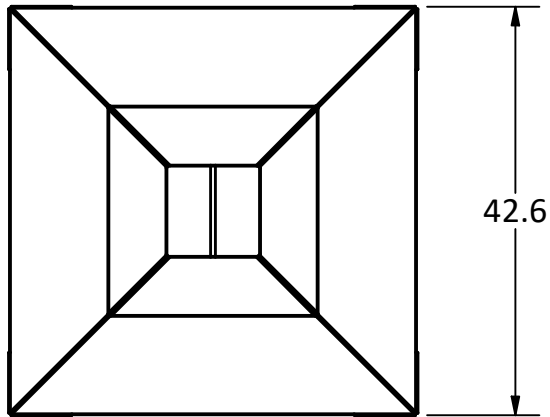

PRODUCT	4' Chiminea Outdoor Fireplace	SKU	AA-0033
<small>Actual dimensions may vary, information on this drawing is for reference only</small>			<small>www.ironembers.com</small>

OPTIONAL CHIMNEY CAP

FULL PANEL DOOR WITH 1/4 TURN HANDLE

STAINLESS SPARK SCREEN

PRODUCT	5' Chiminea Outdoor Fireplace	SKU	AA-0034
<small>Actual dimensions may vary, information on this drawing is for reference only</small>			www.ironembers.com

PRODUCT	6' Chiminea Outdoor Fireplace	SKU	AA-0035
Actual dimensions may vary, information on this drawing is for reference only			www.ironembers.com