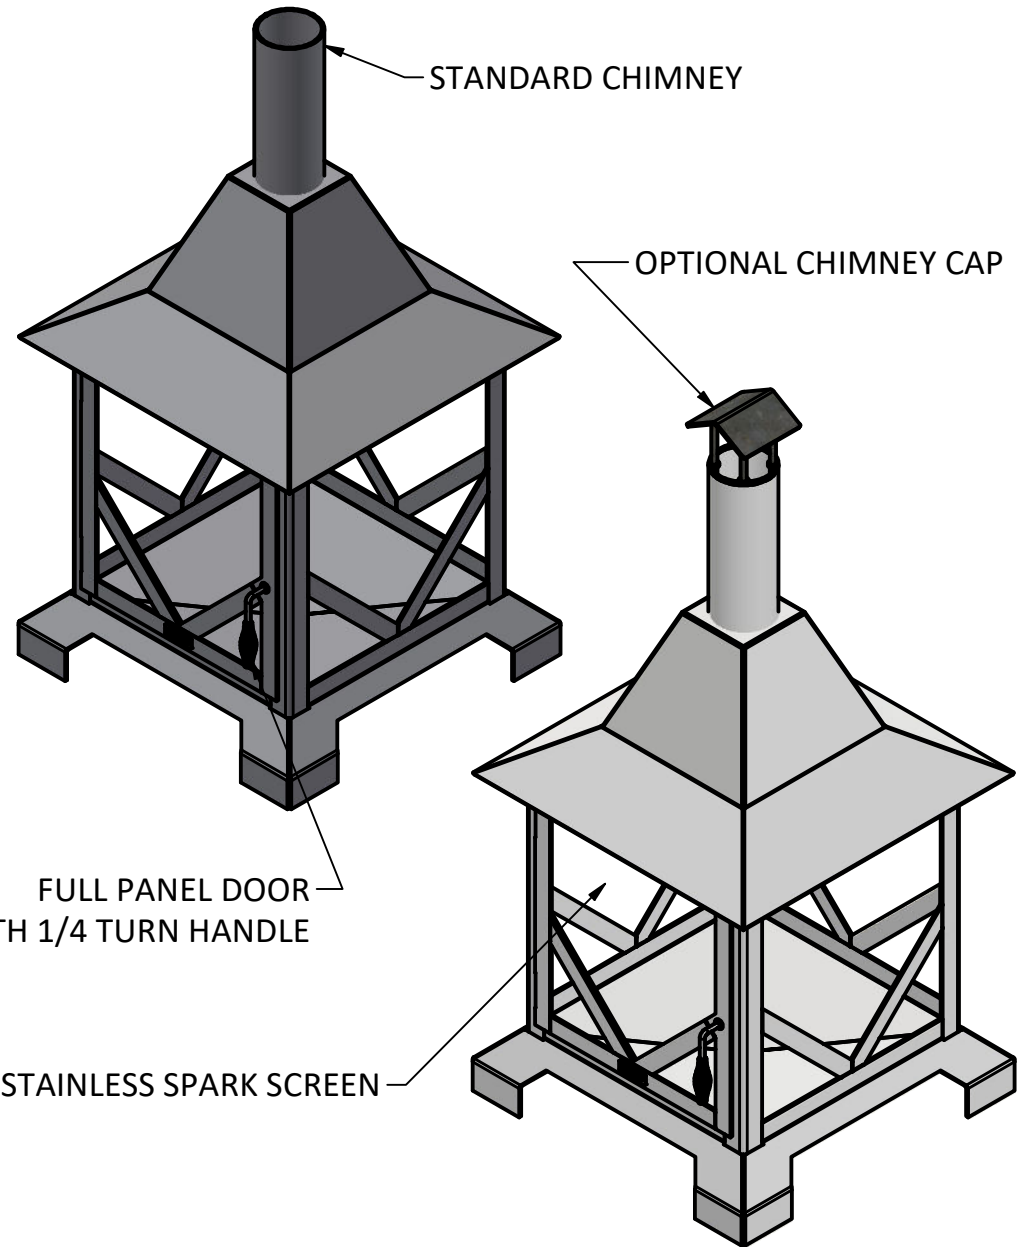

PRODUCT	4' Chiminea Outdoor Fireplace	SKU	AA-0033
<small>Actual dimensions may vary, information on this drawing is for reference only</small>			<small>www.ironembers.com</small>

OPTIONAL CHIMNEY CAP

FULL PANEL DOOR WITH 1/4 TURN HANDLE

STAINLESS SPARK SCREEN

PRODUCT	5' Chiminea Outdoor Fireplace	SKU	AA-0034
<small>Actual dimensions may vary, information on this drawing is for reference only</small>			www.ironembers.com

PRODUCT	6' Chiminea Outdoor Fireplace	SKU	AA-0035
Actual dimensions may vary, information on this drawing is for reference only			www.ironembers.com

IRON EMBERS

<small>PRODUCT</small>	7' Chiminea Outdoor Fireplace	<small>SKU</small>	AA-0036
<small>Actual dimensions may vary, information on this drawing is for reference only</small>		<small>www.ironembers.com</small>	