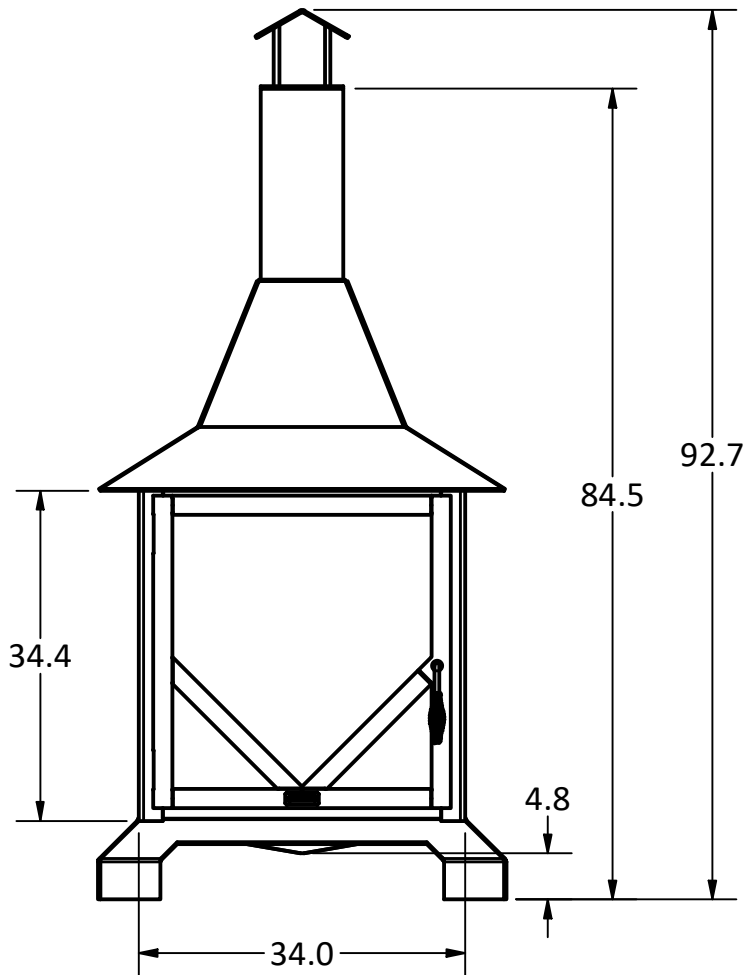

PRODUCT	4' Chiminea Outdoor Fireplace	SKU	AA-0033
<small>Actual dimensions may vary, information on this drawing is for reference only</small>			<small>www.ironembers.com</small>

OPTIONAL CHIMNEY CAP

FULL PANEL DOOR WITH 1/4 TURN HANDLE

STAINLESS SPARK SCREEN

PRODUCT	5' Chiminea Outdoor Fireplace	SKU	AA-0034
<small>Actual dimensions may vary, information on this drawing is for reference only</small>			www.ironembers.com

PRODUCT	6' Chiminea Outdoor Fireplace	SKU	AA-0035
Actual dimensions may vary, information on this drawing is for reference only			www.ironembers.com

IRON EMBERS

<small>PRODUCT</small>	7' Chiminea Outdoor Fireplace	<small>SKU</small>	AA-0036
<small>Actual dimensions may vary, information on this drawing is for reference only</small>		<small>www.ironembers.com</small>	