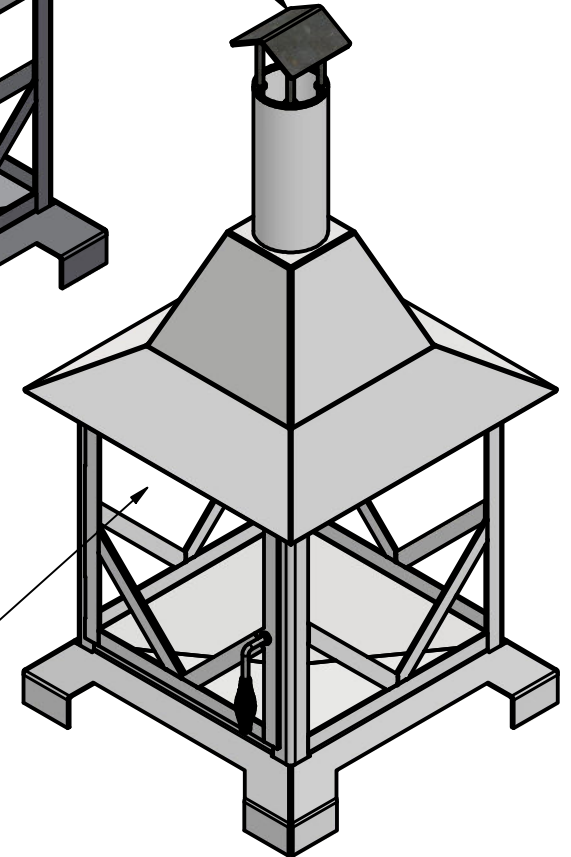

PRODUCT	4' Chiminea Outdoor Fireplace	SKU	AA-0033
<small>Actual dimensions may vary, information on this drawing is for reference only</small>			<small>www.ironembers.com</small>

OPTIONAL CHIMNEY CAP

FULL PANEL DOOR WITH 1/4 TURN HANDLE

STAINLESS SPARK SCREEN

PRODUCT	5' Chiminea Outdoor Fireplace	SKU	AA-0034
<small>Actual dimensions may vary, information on this drawing is for reference only</small>			www.ironembers.com

PRODUCT	6' Chiminea Outdoor Fireplace	SKU	AA-0035
Actual dimensions may vary, information on this drawing is for reference only			www.ironembers.com

IRON EMBERS

<small>PRODUCT</small>	7' Chiminea Outdoor Fireplace	<small>SKU</small>	AA-0036
<small>Actual dimensions may vary, information on this drawing is for reference only</small>		<small>www.ironembers.com</small>	