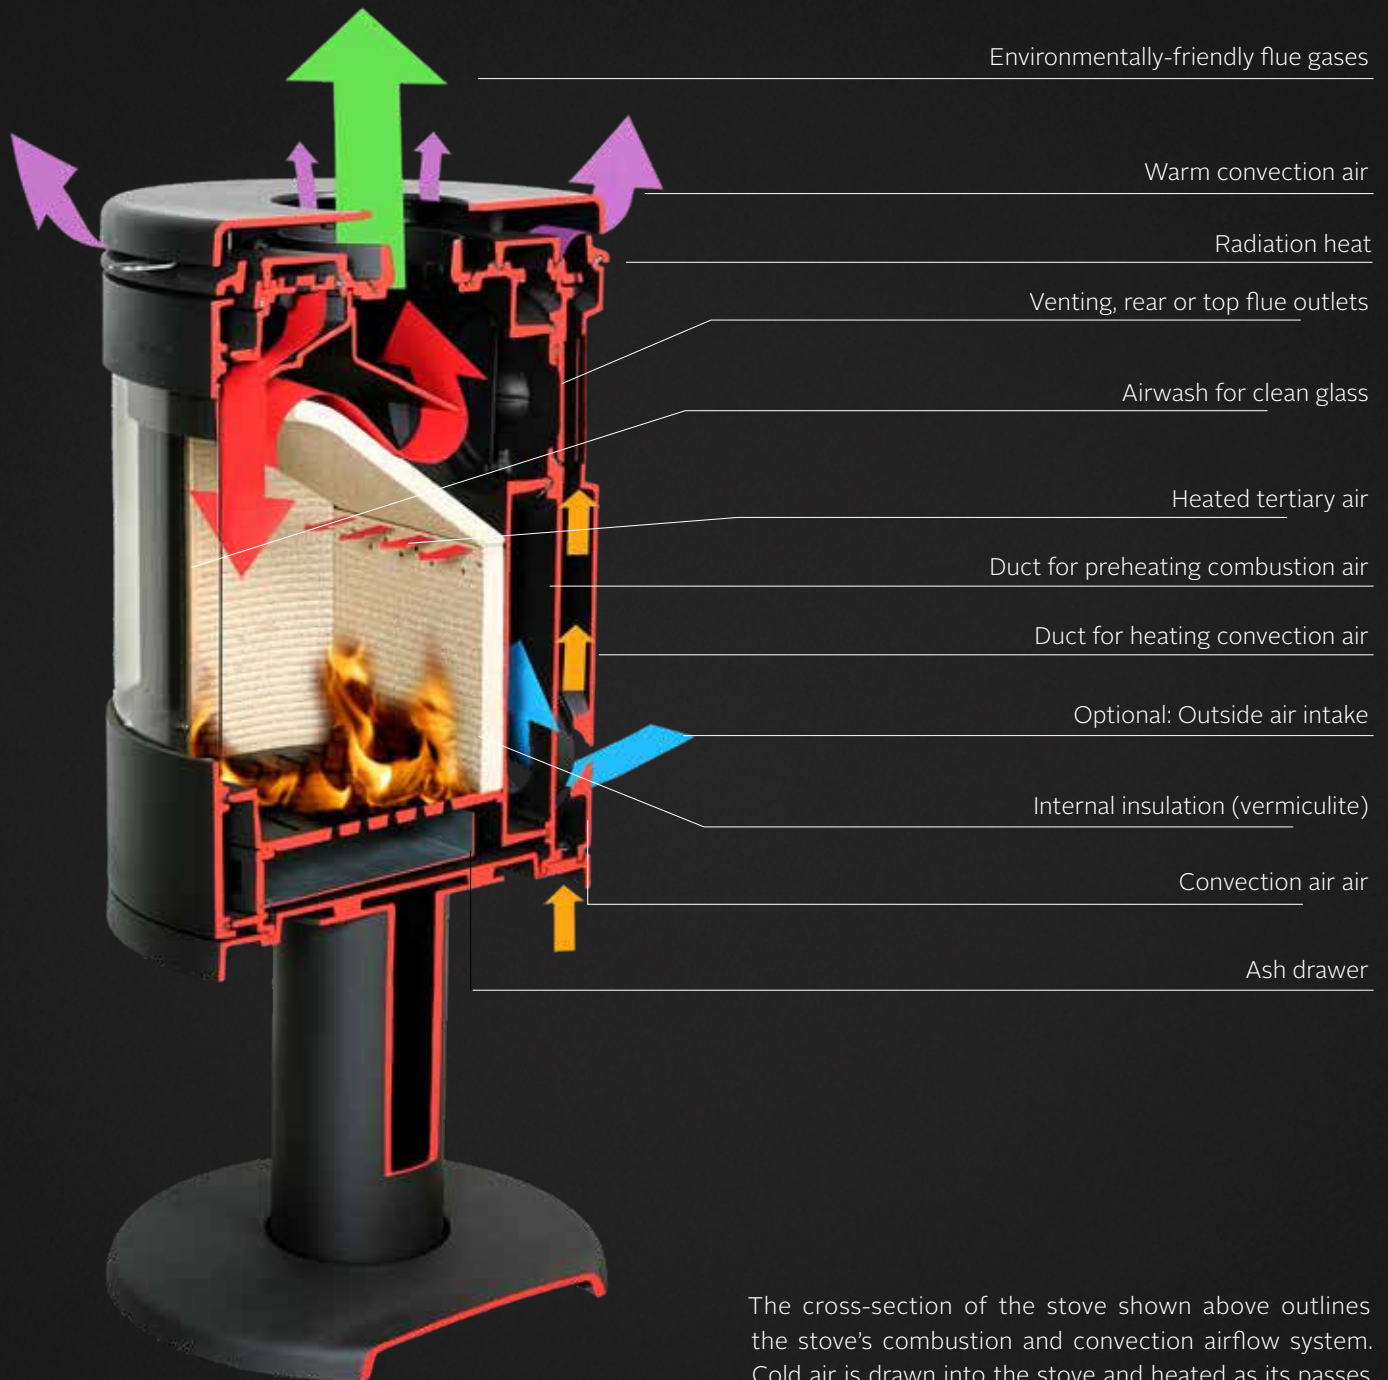

62853479
Morsø Cast Iron Humidifier 2,0 L

61853079
Morsø Cast Iron Humidifier 4,5 L

62900421
Morsø Firewood Bucket 32 x 40 cm

62920421
Morsø Firewood Bucket 34 x 45 cm

ENVIRONMENTALLY FRIENDLY COMBUSTION

The cross-section of the stove shown above outlines the stove's combustion and convection airflow system. Cold air is drawn into the stove and heated as it passes through the cast iron channels (the heated air washes the glass keeping it clean, clear and free from soot). The hot air also provides perfectly heated combustion air (in addition the heated tertiary air aids secondary combustion of any smoke and gasses, increasing efficiency and reducing the environmental impact).