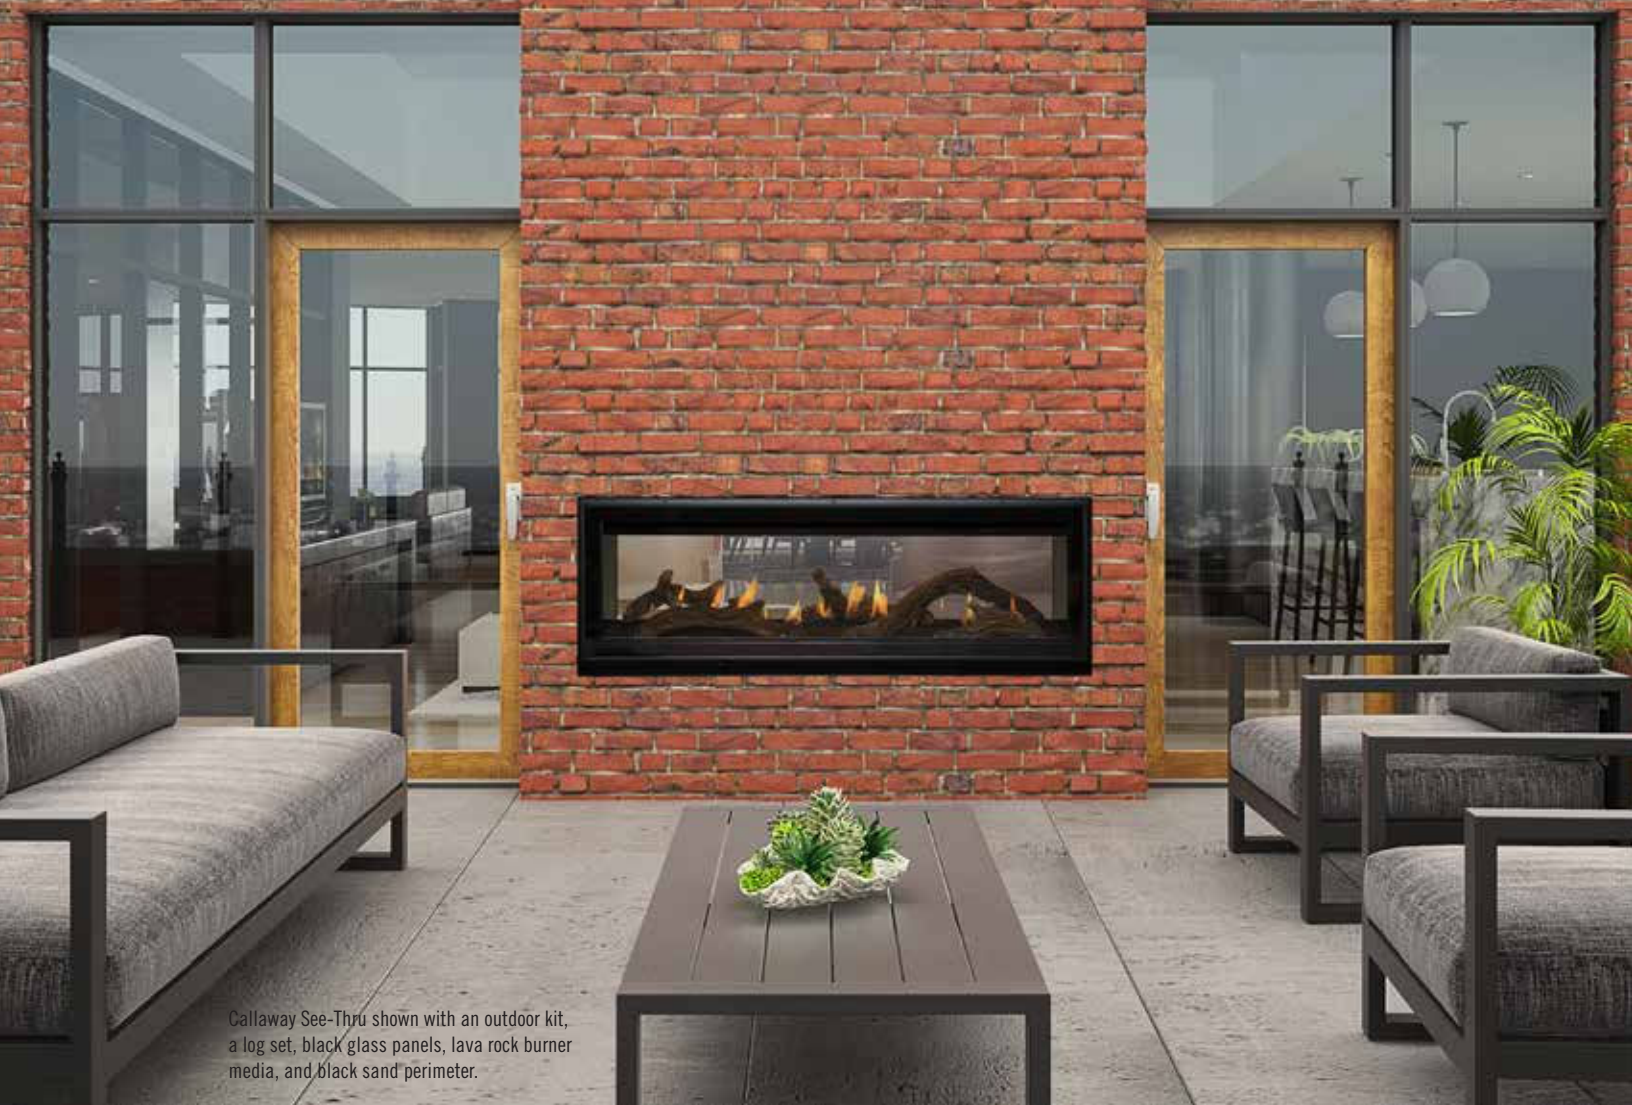

80-1/4" / 58-1/4" / 58-1/4" / 48-1/4"

23-3/8" /
21-13/16" /
21-13/16" /
21-3/4"

Rectangle Surround (4 Piece)
Stainless Steel

Callaway See-Thru shown with an outdoor kit, a log set, black glass panels, lava rock burner media, and black sand perimeter.