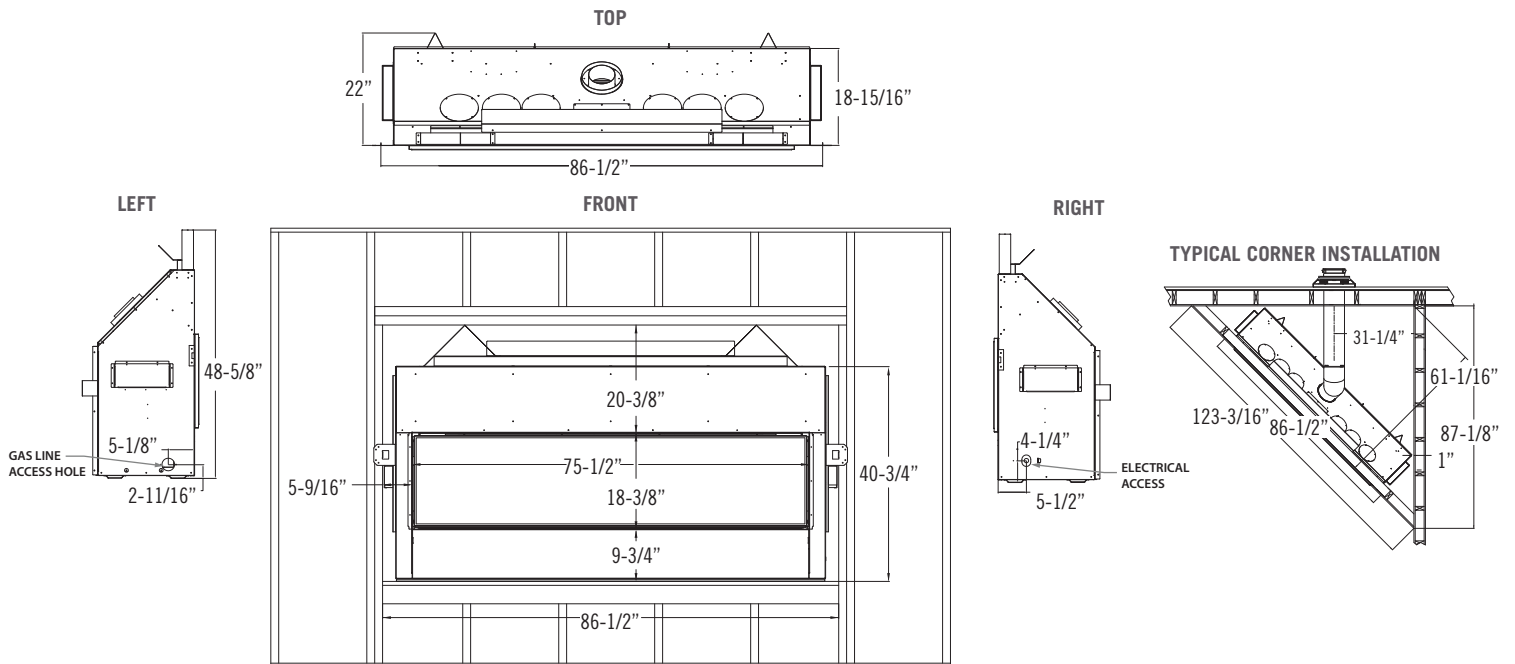

Callaway 72