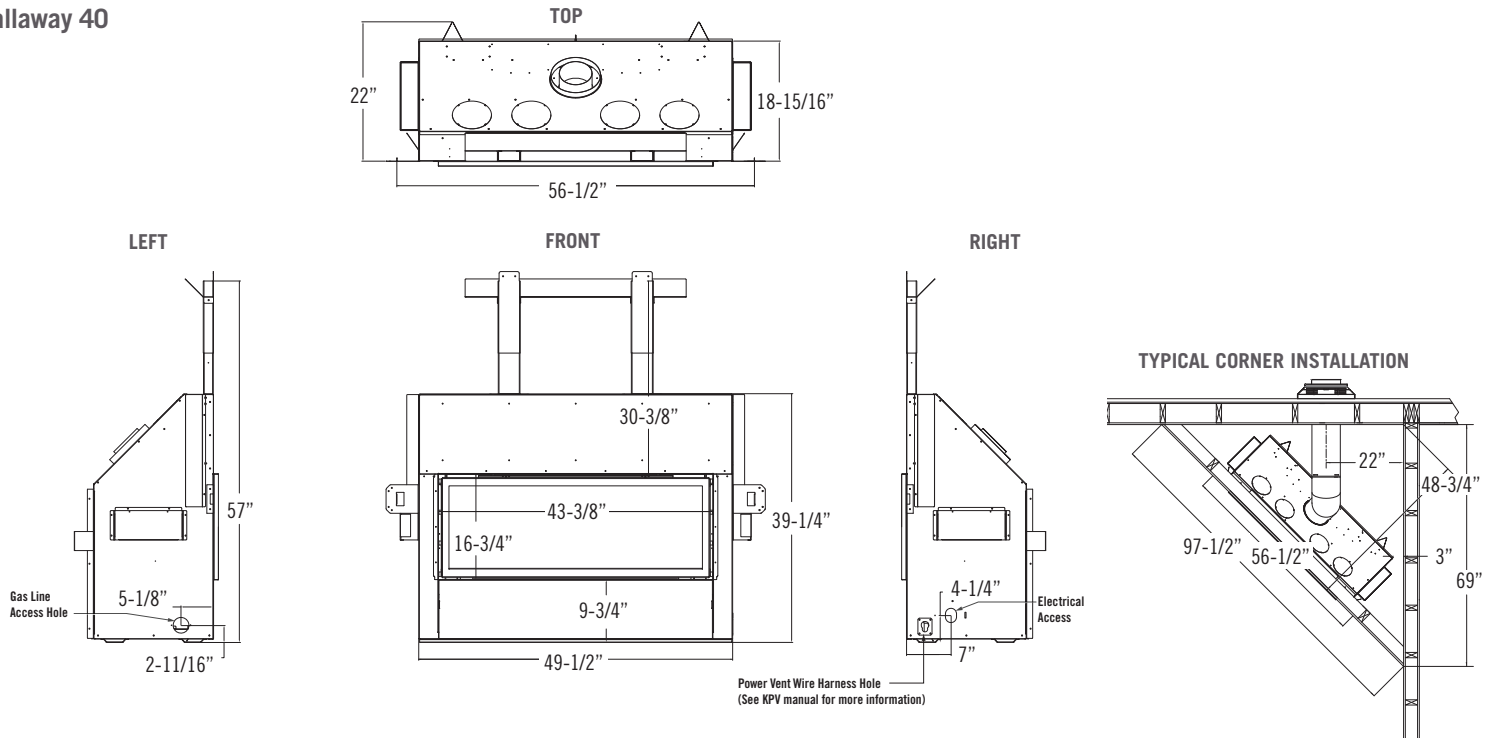

Callaway 40