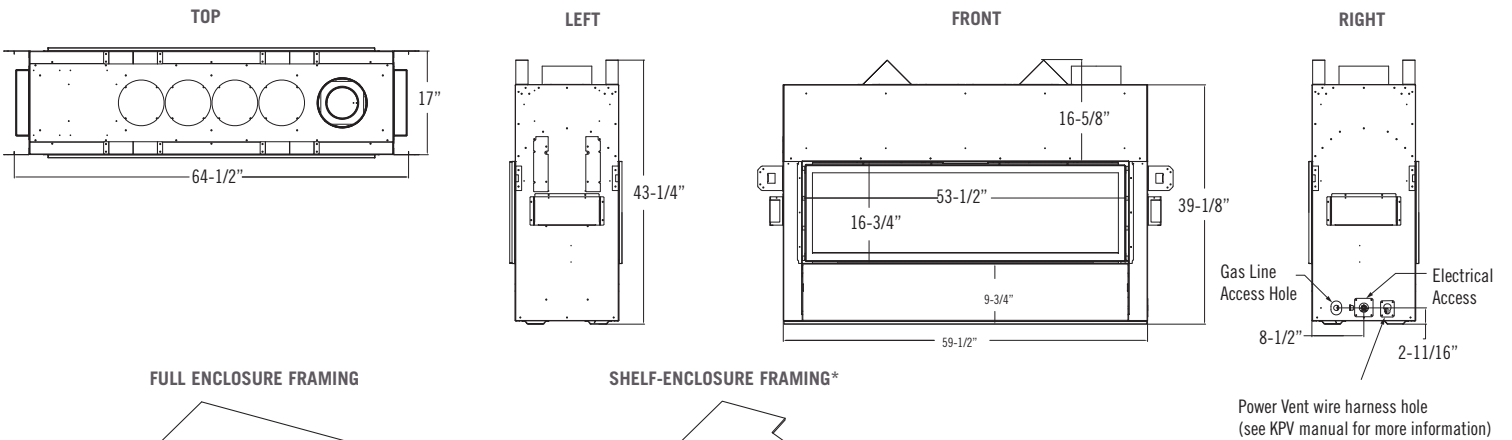

Callaway See-Thru

*The shelf-enclosure framing requires the CWST-SAK shelf application kit – sold separately

In order to continually provide the highest quality product available, features/options, specifications, & dimensions are subject to change. Flame appearance and characteristics may be affected by altitude, fuel type, venting configuration, and other factors. Refer to the unit installation manual for complete installation instructions. Installation must conform with local building codes. **In some regions it may be possible that this appliance qualifies for an energy rebate. See your local dealer for details regarding promotions and qualifications.**

Manufactured by Hussong Mfg. Co., Inc.
204 Industrial Park Road, Lakefield, MN 56150
Phone 1-800-253-4904 www.kozyheat.com

5-22

Product Line:

For complete information on the Kozy Heat product line, please contact us at:

FOR CALIFORNIA RESIDENTS ONLY

⚠ California Proposition 65 Warning

WARNING: This product can expose you to chemicals including Carbon Monoxide, that is an externally vented by-product of fuel combustion, which is (are) known to the State of California to cause birth defects or other reproductive harm. For more information, visit www.P65Warnings.ca.gov.