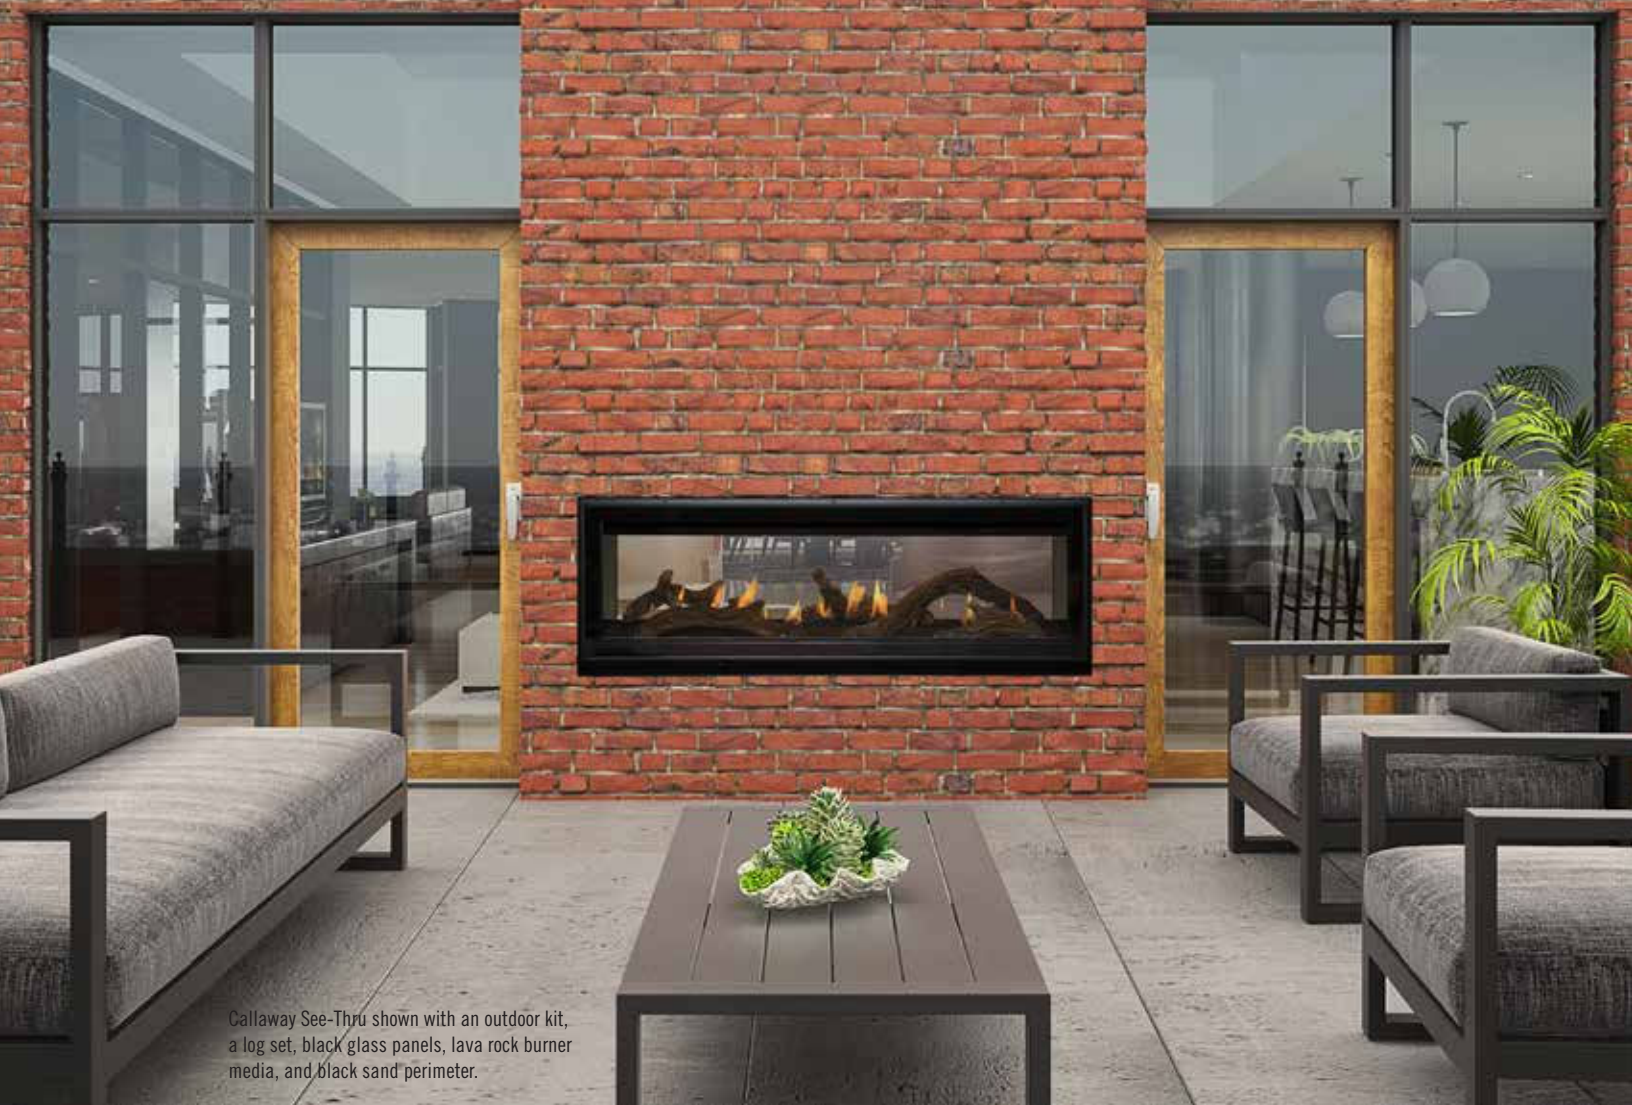

**Rectangle Surround (4 Piece)**  
*Black*

80-1/4" / 58-1/4" / 58-1/4" / 48-1/4"

23-3/8" /  
21-13/16" /  
21-13/16" /  
21-3/4"

**Rectangle Surround (4 Piece)**  
*Stainless Steel*

Callaway See-Thru shown with an outdoor kit, a log set, black glass panels, lava rock burner media, and black sand perimeter.