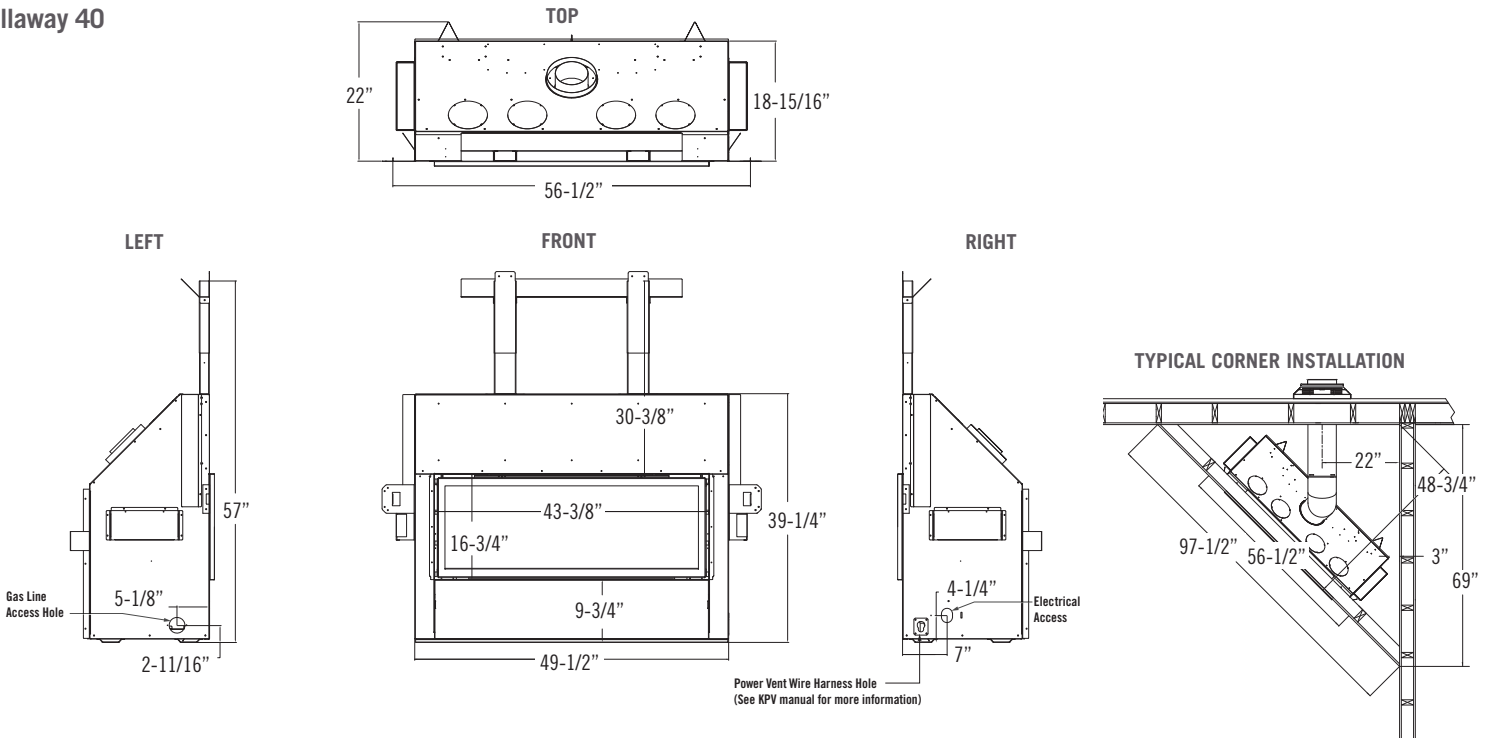

Callaway 40