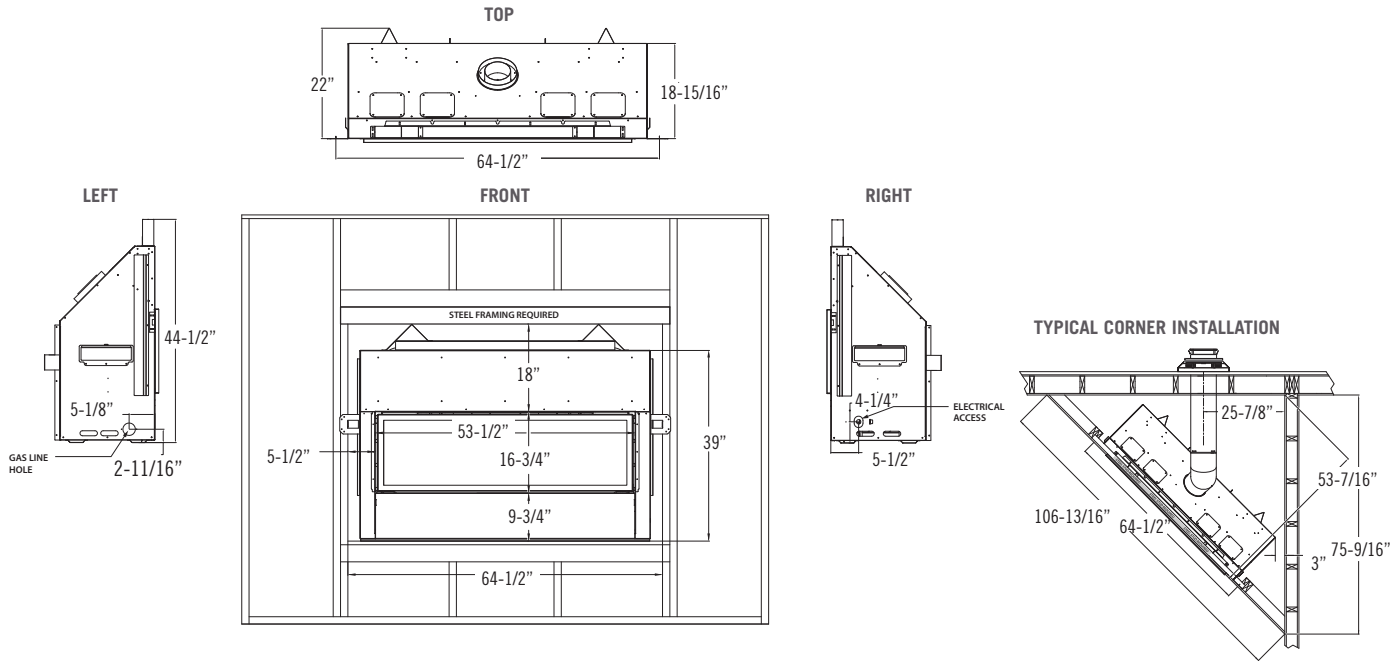

CALLAWAY SERIES

Fireplace brochures are for advertising purposes only. Refer to the specific fireplace manual for installation.

Callaway 50