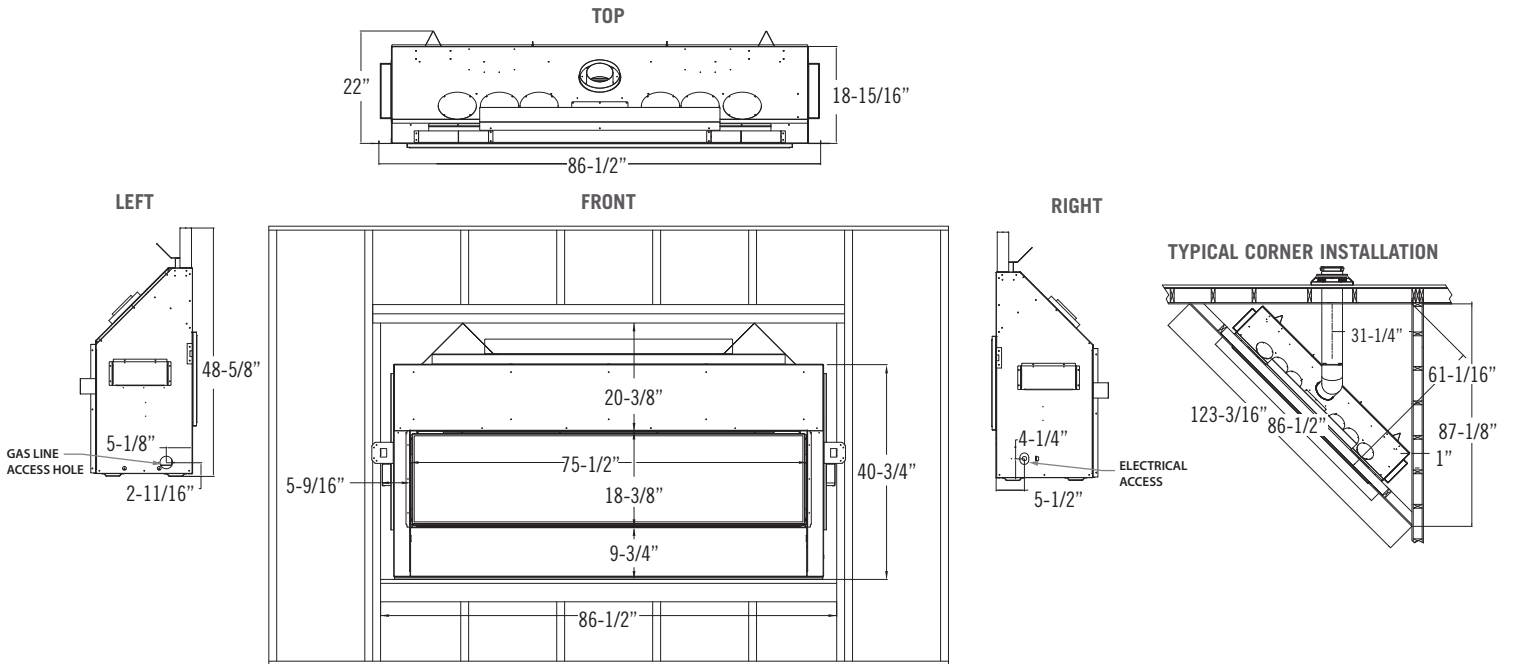

Callaway 72