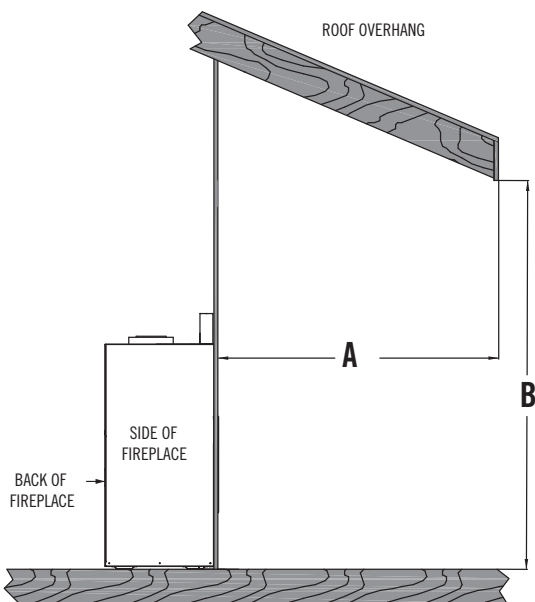

The overhang (A) must be a minimum of 1/2 or greater of the roofline elevation (B) above the base of the fireplace.

The width of the overhang to each side of the appliance (C) must be a minimum of 1/2 or greater of the roofline elevation (B) above the base of the fireplace.