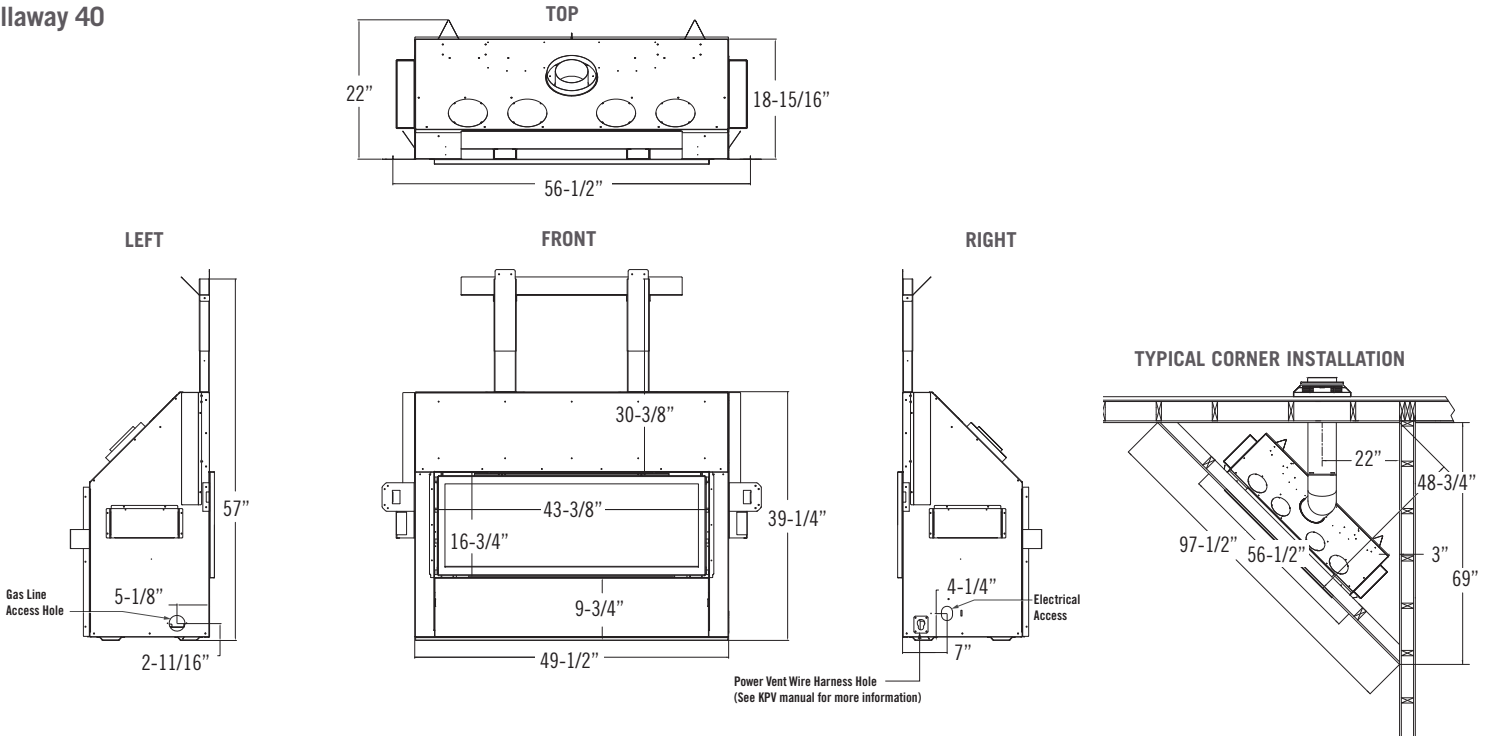

Callaway 40