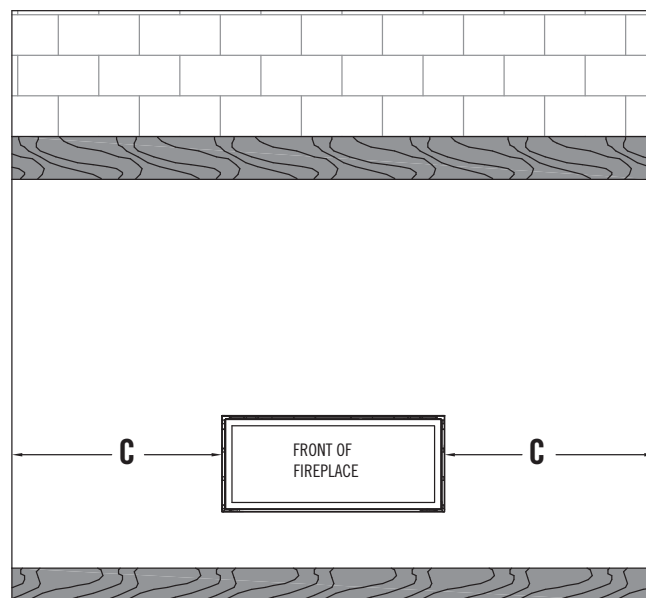

The overhang (A) must be a minimum of 1/2 or greater of the roofline elevation (B) above the base of the fireplace.

The width of the overhang to each side of the appliance (C) must be a minimum of 1/2 or greater of the roofline elevation (B) above the base of the fireplace.