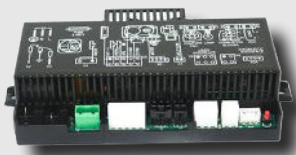

This system will start the fire slowly and build it up after a draft has been established. This process helps ensure a more reliable start, reduces any condensation on the glass door, and helps to reduce the expansion sounds common to other gas fireplaces on startup.