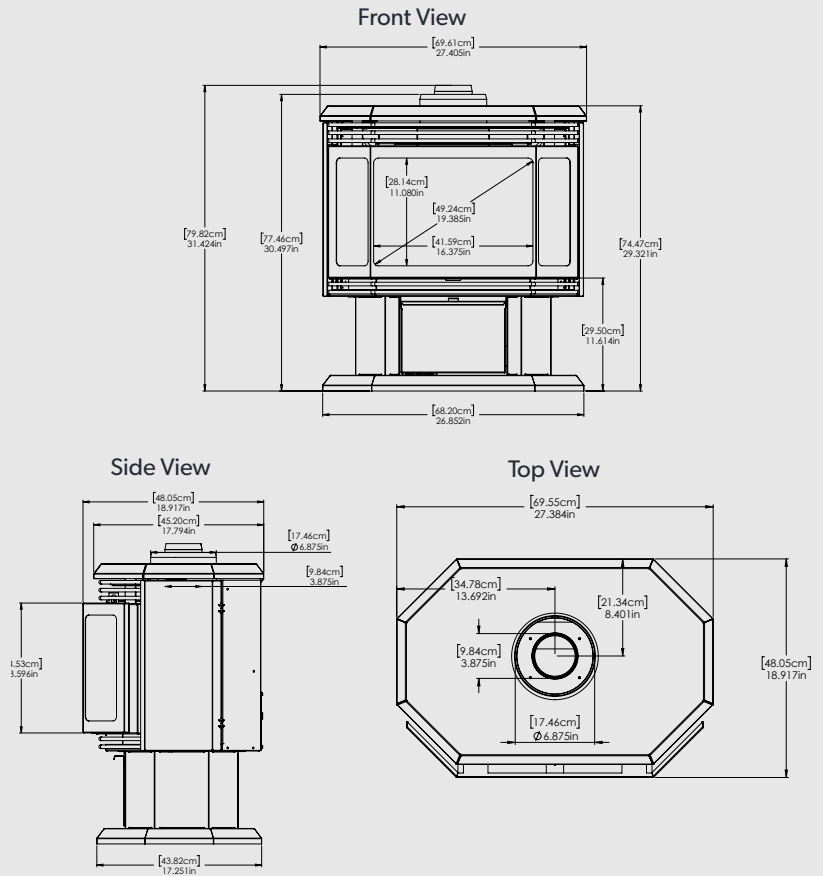

Standard Features	
Ignition Type	Archgard's exclusive Dynamic Start Advantage spark-to-pilot ignition with continuous pilot on demand and battery backup.*
Glass Type	Shatter-resistant ceramic glass.
Remote Control	Multi-function remote control system including SMART Thermostat.*
Convection Fan	High efficiency six speed heat distribution fans and variable speed fan controlled by the remote control.
Firebox Construction	Welded, double-seal rivet and gasket, silicone free. Constructed of 16 and 18 gauge galvanized and aluminized coated steel for long life and durability.
Warranty	Archgard's Worry-Free Elite Limited Lifetime.
Burner Type	Panoramic Wall to wall steel pan.
Propane Conversion Kit	Optional.
Optional Archgard Vent Kit	45-TVKFS: This kit includes everything you need for your typical installation.*

All fireplaces come standard with barrier screens which attach to the door with very little effort.

Note: A minimum of 3' (914 mm) of vertical vent to center of elbow is required for a maximum horizontal run of 3' (914 mm)*.

An adapter is required if using rigid direct vent pipe from another manufacturer (mandatory on vertical installations)*

*See the Installation, Operation, and Maintenance Manual included with the fireplace.

For more information, pictures, and videos visit archgard.com.

Scan here to see the flames in action:

APPLIANCE DIMENSIONS