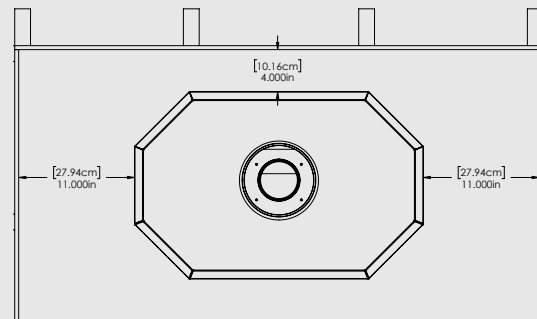

For more information, pictures, and videos visit archgard.com.

Scan here to see the flames in action:

APPLIANCE DIMENSIONS

CLEARANCES

Straight Installation

Corner Installation

California Proposition 65 Warning: These products can expose you to chemicals including Carbon Monoxide, that is an externally vented by-product of fuel combustion, which is [are] known to the State of California to cause cancer, birth defects, or other reproductive harm. For more information, visit www.P65Warnings.ca.gov.