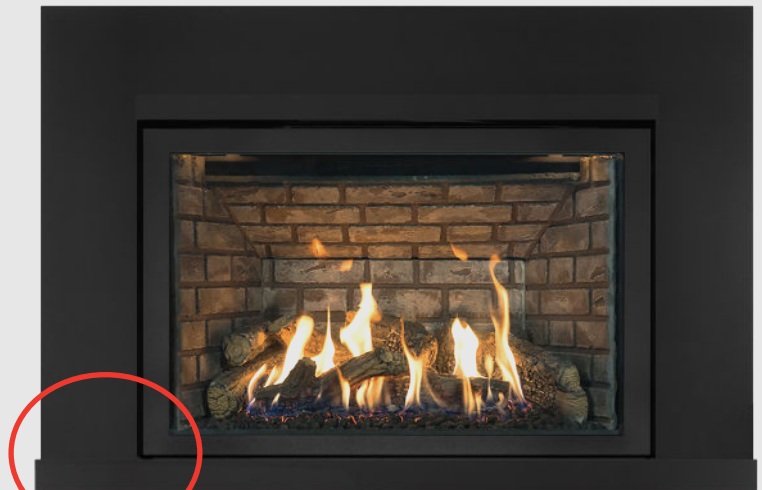

DECORATIVE INSIDE TRIMS

One look doesn't necessarily fit all homes. Therefore, Archgard direct vent inserts offer dozens of surround and door options. You can further customize any three-sided or four-sided surround by adding a Brushed Nickel, Satin Black, Brushed Copper, or Smoked Chrome trim. This allows you to personalize your fireplace and achieve the look you've been dreaming of.

DECORATIVE TRIM COLORS

DECORATIVE PLINTHS

Turn your fireplace into a true work of art by adding a decorative plinth to the base of your three-sided surround. Decorative plinths add the appearance of a sturdy base reminiscent of ancient Greek statues.

Height options: 2", 4", 6"

Model		Width
FOR Chantico 27	Small	35.95" W
	Large	44.95" W
FOR Chantico 31	Small	43.132" W
	Large	48.132" W
FOR Chantico 36	Small	47.75" W
	Large	52.625" W

* All plinths are available in shallow and deep versions to match the depth of the surround being used.