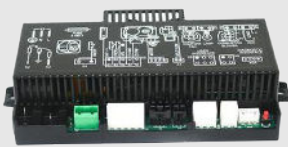

This system will start the fire slowly and build it up after a draft has been established. This process helps ensure a more reliable start, reduces condensation on the glass door, and helps to reduce the pinging and clanging sounds common to other gas fireplaces on startup.

CONTINUOUS PILOT ON DEMAND

Archgard's efficient gas fireplace inserts are designed to help save the environment while saving you money! Continuous Pilot On Demand* is a safety feature which also saves energy by automatically turning the pilot off after seven continuous days without use.