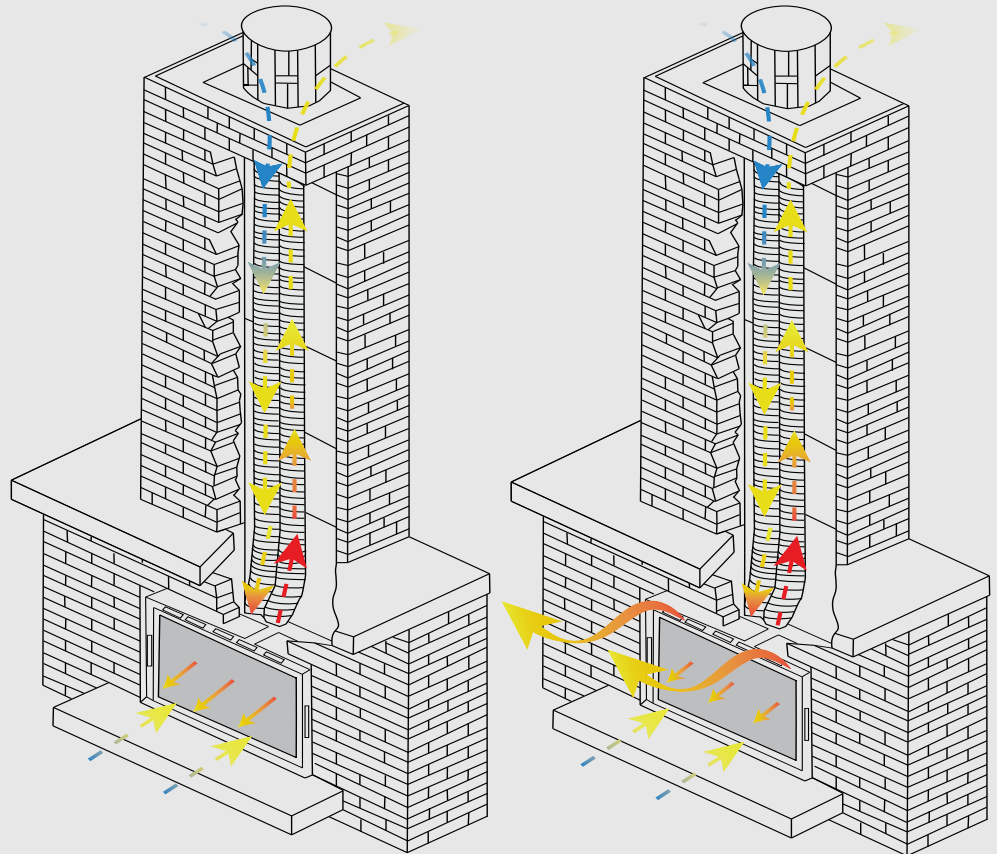

RADIANT HEAT VS CONVECTION HEAT

Radiant heat is the intentional transfer of radiant energy from your Archgard fireplace directly to objects and people within the room. Like the sun on a cool morning or sitting around a campfire, the surrounding temperature may be cool, but you are warm and comfortable because of the radiant heat that is transferred from the source directly to you.

Convection heat generates an air current to help heat the air in the room quicker and push heat out to fill even larger spaces. This process is improved by using the standard efficient six speed heat distribution fan* which is operated using your standard remote control.

Radiant heat is known to be more efficient than convection heat due to differences in the way each system heats your home.

Archgard gas inserts give you the best of both heat types as all Archgard gas inserts are both radiant heaters AND convection heaters.

RADIANT HEAT

CONVECTION HEAT

DYNAMIC START ADVANTAGE

Our engineers teamed up with the industry's lead electronics producer to develop the all new Dynamic Start Advantage control system*. The new control is absolutely the most reliable, user friendly, and safest start system ever produced.

This system will start the fire slowly and build it up after a draft has been established. This process helps ensure a more reliable start, reduces condensation on the glass door, and helps to reduce the pinging and clanging sounds common to other gas fireplaces on startup.

CONTINUOUS PILOT ON DEMAND

Archgard's efficient gas fireplace inserts are designed to help save the environment while saving you money! Continuous Pilot On Demand* is a safety feature which also saves energy by automatically turning the pilot off after seven continuous days without use.

This system allows you to live your life without consideration for whether you've left the pilot on or not. Whether you've gone on vacation or it's those warm summer days, the pilot will automatically turn off until you need it. Simply turn on the fireplace to start the seven day timer again.