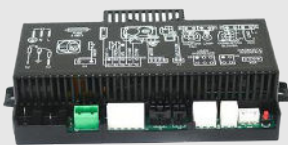

This system will start the fire slowly and build it up after a draft has been established. This process helps ensure a more reliable start, reduces condensation on the glass door, and helps to reduce the pinging and clanging sounds common to other gas fireplaces on startup.

CONTINUOUS PILOT ON DEMAND

Archgard's efficient gas fireplace inserts are designed to help save the environment while saving you money! Continuous Pilot On Demand* is a safety feature which also saves energy by automatically turning the pilot off after seven continuous days without use.