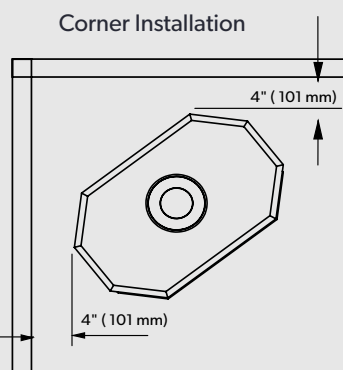

PANEL SET OPTIONS

45-BRPL-QCR / Québec City Red

45-BRPL-QCG / Québec City Grey

45-BRPL-RG / Eternal Flame Reflective Ceramic Glass

TECHNICAL DIMENSIONS

CLEARANCES

A minimum of 3' (914 mm) of vertical vent to center of elbow is required for a maximum horizontal run of 3' (914 mm).