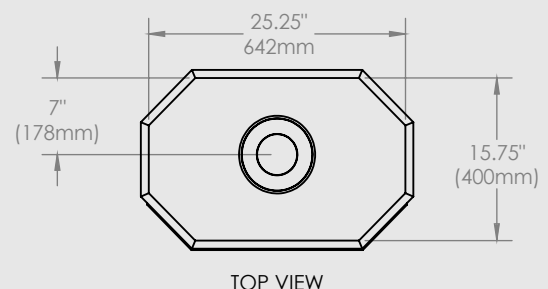

PANEL SET OPTIONS

45-BRPL-QCR / Québec City Red

45-BRPL-QCG / Québec City Grey

45-BRPL-RG / Eternal Flame Reflective Ceramic Glass

TECHNICAL DIMENSIONS

CLEARANCES

A minimum of 3' (914 mm) of vertical vent to center of elbow is required for a maximum horizontal run of 3' (914 mm).