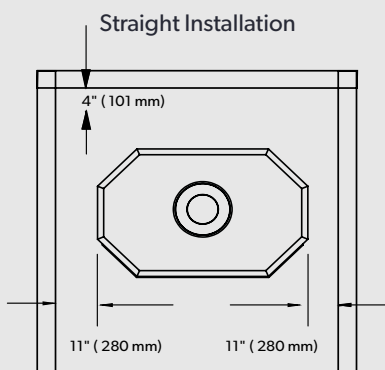

PANEL SET OPTIONS

45-BRPL-QCR / Québec City Red

45-BRPL-QCG / Québec City Grey

45-BRPL-RG / Eternal Flame Reflective Ceramic Glass

TECHNICAL DIMENSIONS

CLEARANCES

A minimum of 3' (914 mm) of vertical vent to center of elbow is required for a maximum horizontal run of 3' (914 mm).