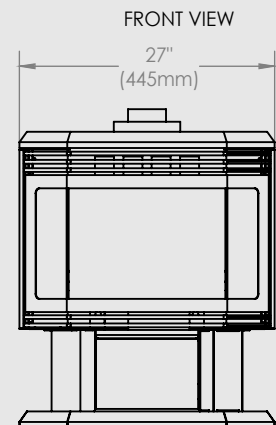

PANEL SET OPTIONS

45-BRPL-QCR / Québec City Red

45-BRPL-QCG / Québec City Grey

45-BRPL-RG / Eternal Flame Reflective Ceramic Glass

TECHNICAL DIMENSIONS

CLEARANCES

A minimum of 3' (914 mm) of vertical vent to center of elbow is required for a maximum horizontal run of 3' (914 mm).