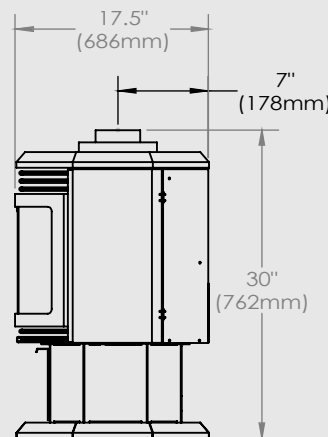

PANEL SET OPTIONS

45-BRPL-QCR / Québec City Red

45-BRPL-QCG / Québec City Grey

45-BRPL-RG / Eternal Flame Reflective Ceramic Glass

TECHNICAL DIMENSIONS

CLEARANCES

A minimum of 3' (914 mm) of vertical vent to center of elbow is required for a maximum horizontal run of 3' (914 mm).